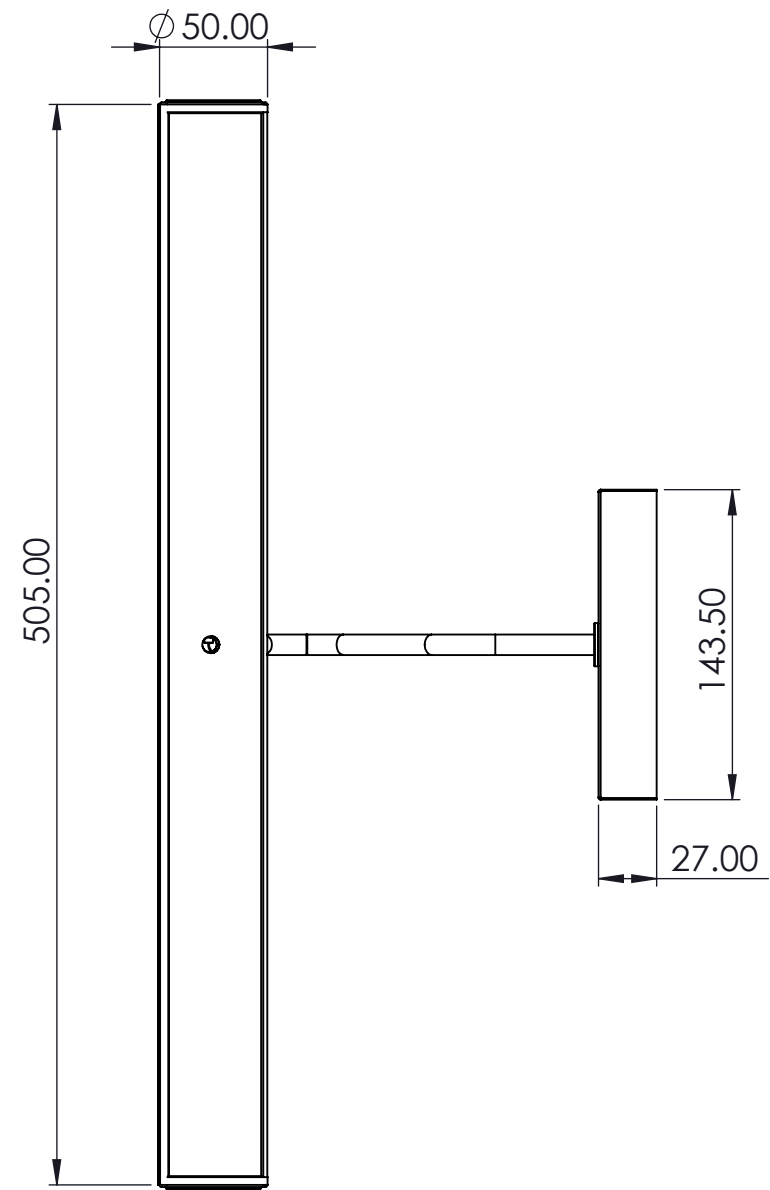

Height Dimension A: Maximum height = 137mm
Minimum height = 117mm

mullan

MODEL NUMBER:	MPL020	IP	SCALE:		PAGE SIZE
DESCRIPTION:	Dublin Brass Picture Light	20	REVISION	1	A3
CO-ORDINATOR:			ISSUE DATE		
CONSULTANT:	Conor Brady	LAMPHOLDER	PAGES	1 of 1	DRAWN BY
STATUS:	DRAFT	G9 X 2			Conor Brady