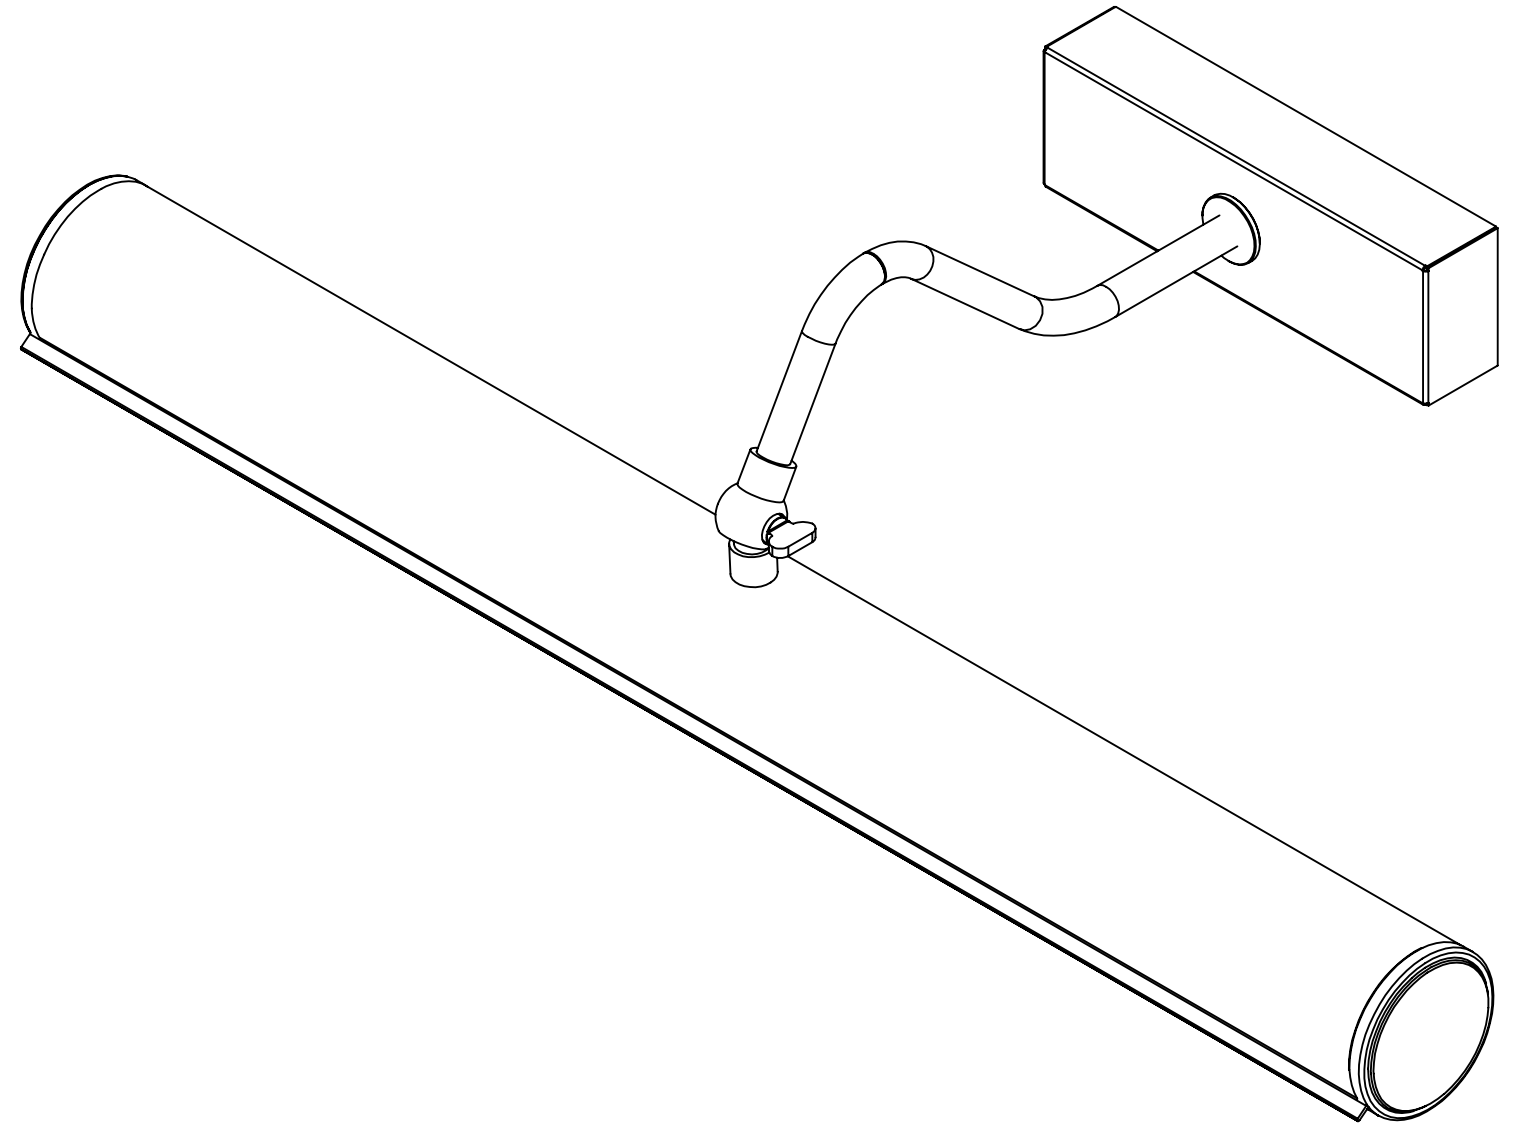

Height Dimension A: Maximum height = 137mm
Minimum height = 117mm

mullan

MODEL NUMBER:	MPL020	IP	SCALE:		PAGE SIZE
DESCRIPTION:	Dublin Brass Picture Light	20	REVISION	1	A3
CO-ORDINATOR:			ISSUE DATE		
CONSULTANT:	Conor Brady	LAMPHOLDER	PAGES	1 of 1	DRAWN BY
STATUS:	DRAFT	G9 X 2			Conor Brady