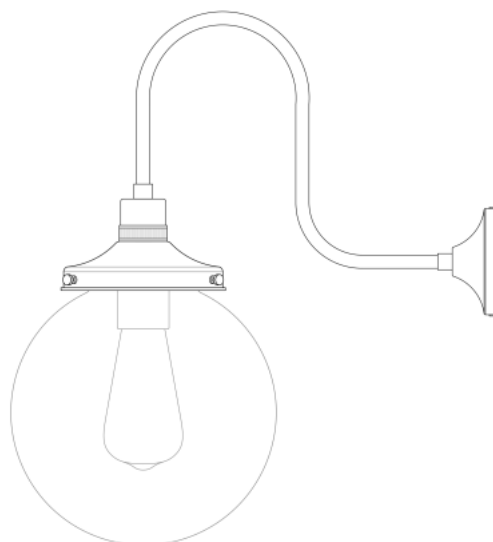

# RIAD 20CM Wall Light

MLWL404POLBRS Polished Brass

MATERIAL	Brass   Glass
HEIGHT	40cm   15.75"
WIDTH   DIAMETER	20cm   7.87"
LENGTH   PROJECTION	38cm   14.96"
WEIGHT	0.9KG   1.98lbs
LAMP HOLDER	E27 or E26 *
MAX WATTAGE	40W x 1
VOLTAGE	220/240v or 110/120v *
IP RATING	20
CLASS PROTECTION	I
SHADE CODE	GL131
CABLE   CHAIN   BAR LENGT	n/a
CABLE TYPE	-

### Fixing Bracket MLWB03 | Polished Brass

\* Fixing bracket may differ for UL wired products.

#### Product Notes:

1) Bulbs not included. 2) Dimensions do not include bulbs. 3) All products are individually made-to-order and therefore may differ slightly within manufacturing tolerances. 4) Cable / chain can be shortened during installation. Longer cable / chain lengths available on request. 5) Additional colour finishes may be available on request. 6) UL wired products operate at 110/120v with the appropriate lamp holder. 7) Twisted cable is not available for UL wired products. Round cable in black or brown only is supplied instead. 8) Refer to our website for a full list of terms and conditions.

# RIAD 20CM Wall Light

MLWL404SATBRS Satin Brass

MATERIAL	Brass   Glass
HEIGHT	40cm   15.75"
WIDTH   DIAMETER	20cm   7.87"
LENGTH   PROJECTION	38cm   14.96"
WEIGHT	0.9KG   1.98lbs
LAMP HOLDER	E27 or E26 *
MAX WATTAGE	40W x 1
VOLTAGE	220/240v or 110/120v *
IP RATING	20
CLASS PROTECTION	I
SHADE CODE	GL131
CABLE   CHAIN   BAR LENGT	n/a
CABLE TYPE	-