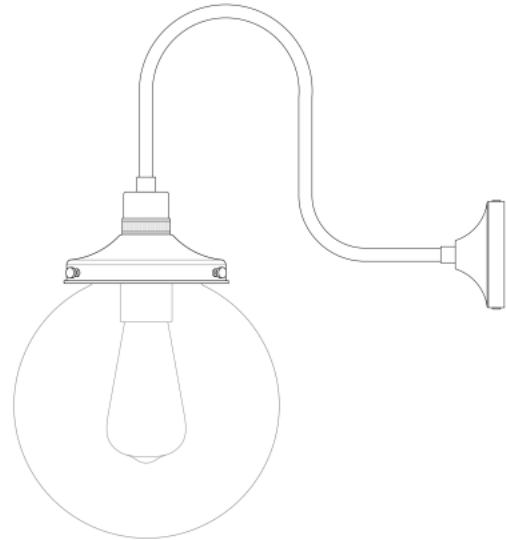

# RIAD 20CM Wall Light

MLWL404ANTBRS    Antique Brass

MATERIAL	Brass   Glass
HEIGHT	40cm   15.75"
WIDTH   DIAMETER	20cm   7.87"
LENGTH   PROJECTION	38cm   14.96"
WEIGHT	0.9KG   1.98lbs
LAMP HOLDER	E27 or E26 *
MAX WATTAGE	40W x 1
VOLTAGE	220/240v or 110/120v *
IP RATING	20
CLASS PROTECTION	I
SHADE CODE	GL131
CABLE   CHAIN   BAR LENGT	n/a
CABLE TYPE	-

Fixing Bracket    MLWB03 | Antique Brass  
 \* Fixing bracket may differ for UL wired products.

Product Notes:

1) Bulbs not included. 2) Dimensions do not include bulbs. 3) All products are individually made-to-order and therefore may differ slightly within manufacturing tolerances. 4) Cable / chain can be shortened during installation. Longer cable / chain lengths available on request. 5) Additional colour finishes may be available on request. 6) UL wired products operate at 110/120v with the appropriate lamp holder. 7) Twisted cable is not available for UL wired products. Round cable in black or brown only is supplied instead. 8) Refer to our website for a full list of terms and conditions.

# RIAD 20CM Wall Light

MLWL404ANTSLV Antique Silver

MATERIAL	Brass   Glass
HEIGHT	40cm   15.75"
WIDTH   DIAMETER	20cm   7.87"
LENGTH   PROJECTION	38cm   14.96"
WEIGHT	0.9KG   1.98lbs
LAMP HOLDER	E27 or E26 *
MAX WATTAGE	40W x 1
VOLTAGE	220/240v or 110/120v *
IP RATING	20
CLASS PROTECTION	I
SHADE CODE	GL131
CABLE   CHAIN   BAR LENGT	n/a
CABLE TYPE	-