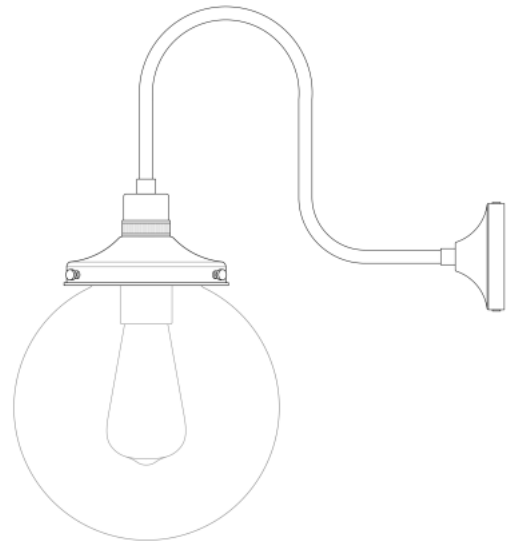

# RIAD 20CM Wall Light

MLWL404ANTBRS    Antique Brass

MATERIAL	Brass   Glass
HEIGHT	40cm   15.75"
WIDTH   DIAMETER	20cm   7.87"
LENGTH   PROJECTION	38cm   14.96"
WEIGHT	0.9KG   1.98lbs
LAMP HOLDER	E27 or E26 *
MAX WATTAGE	40W x 1
VOLTAGE	220/240v or 110/120v *
IP RATING	20
CLASS PROTECTION	I
SHADE CODE	GL131
CABLE   CHAIN   BAR LENGT	n/a
CABLE TYPE	-

# RIAD 20CM Wall Light

MLWL404ANTSLV Antique Silver

MATERIAL	Brass   Glass
HEIGHT	40cm   15.75"
WIDTH   DIAMETER	20cm   7.87"
LENGTH   PROJECTION	38cm   14.96"
WEIGHT	0.9KG   1.98lbs
LAMP HOLDER	E27 or E26 *
MAX WATTAGE	40W x 1
VOLTAGE	220/240v or 110/120v *
IP RATING	20
CLASS PROTECTION	I
SHADE CODE	GL131
CABLE   CHAIN   BAR LENGT	n/a
CABLE TYPE	-

### Fixing Bracket MLWB03 | Antique Silver

\* Fixing bracket may differ for UL wired products.

# RIAD 20CM Wall Light

MLWL404POLBRS Polished Brass

MATERIAL	Brass   Glass
HEIGHT	40cm   15.75"
WIDTH   DIAMETER	20cm   7.87"
LENGTH   PROJECTION	38cm   14.96"
WEIGHT	0.9KG   1.98lbs
LAMP HOLDER	E27 or E26 *
MAX WATTAGE	40W x 1
VOLTAGE	220/240v or 110/120v *
IP RATING	20
CLASS PROTECTION	I
SHADE CODE	GL131
CABLE   CHAIN   BAR LENGT	n/a
CABLE TYPE	-