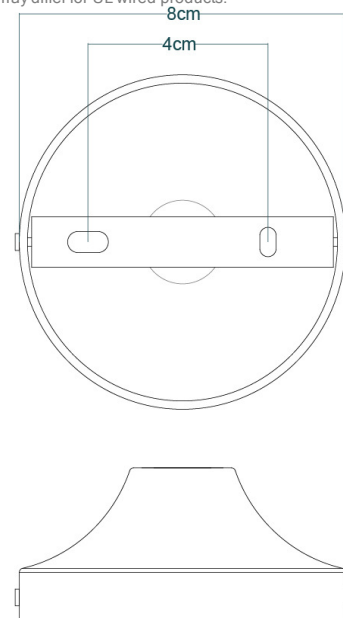

MATERIAL	Brass | Glass
HEIGHT	40cm | 15.75"
WIDTH | DIAMETER	20cm | 7.87"
LENGTH | PROJECTION	38cm | 14.96"
WEIGHT	0.9KG | 1.98lbs
LAMP HOLDER	E27 or E26 *
MAX WATTAGE	40W x 1
VOLTAGE	220/240v or 110/120v *
IP RATING	20
CLASS PROTECTION	I
SHADE CODE	GL131
CABLE | CHAIN | BAR LENGT	n/a
CABLE TYPE	-

Fixing Bracket   MLWB03 | Antique Brass
* Fixing bracket may differ for UL wired products.