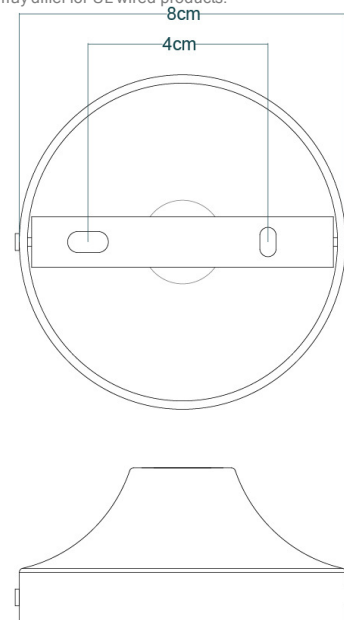

MATERIAL	Brass | Glass
HEIGHT	38cm | 14.96"
WIDTH | DIAMETER	25cm | 9.84"
LENGTH | PROJECTION	32cm | 12.6"
WEIGHT	1.35KG | 2.98lbs
LAMP HOLDER	E27 or E26 *
MAX WATTAGE	40W x 1
VOLTAGE	220/240v or 110/120v *
IP RATING	20
CLASS PROTECTION	I
SHADE CODE	GL135
CABLE | CHAIN | BAR LENG T	n/a
CABLE TYPE	-

Fixing Bracket MLWB03 | Antiqu e Brass
* Fixing bracket may differ for UL wired products.