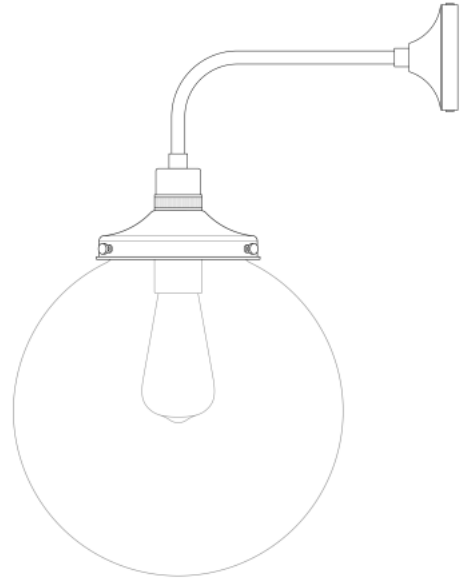

# BAMAKO 25CM Wall Light

MLWL234ANTBRSOP Antique Brass

|                           |                        |
|---------------------------|------------------------|
| MATERIAL                  | Brass   Glass          |
| HEIGHT                    | 25cm   9.84"           |
| WIDTH   DIAMETER          | 38cm   14.96"          |
| LENGTH   PROJECTION       | 32cm   12.6"           |
| WEIGHT                    | 1.35KG   2.98lbs       |
| LAMP HOLDER               | E27 or E26 *           |
| MAX WATTAGE               | 40W x 1                |
| VOLTAGE                   | 220/240v or 110/120v * |
| IP RATING                 | 20                     |
| CLASS PROTECTION          | I                      |
| SHADE CODE                | GL044D                 |
| CABLE   CHAIN   BAR LENGT | n/a                    |
| CABLE TYPE                | -                      |

# BAMAKO 25CM Wall Light

MLWL234ANTSLVCL    Antique Silver

|                           |                        |
|---------------------------|------------------------|
| MATERIAL                  | Brass   Glass          |
| HEIGHT                    | 38cm   14.96"          |
| WIDTH   DIAMETER          | 25cm   9.84"           |
| LENGTH   PROJECTION       | 32cm   12.6"           |
| WEIGHT                    | 1.35KG   2.98lbs       |
| LAMP HOLDER               | E27 or E26 *           |
| MAX WATTAGE               | 40W x 1                |
| VOLTAGE                   | 220/240v or 110/120v * |
| IP RATING                 | 20                     |
| CLASS PROTECTION          | I                      |
| SHADE CODE                | GL135                  |
| CABLE   CHAIN   BAR LENGT | n/a                    |
| CABLE TYPE                | -                      |