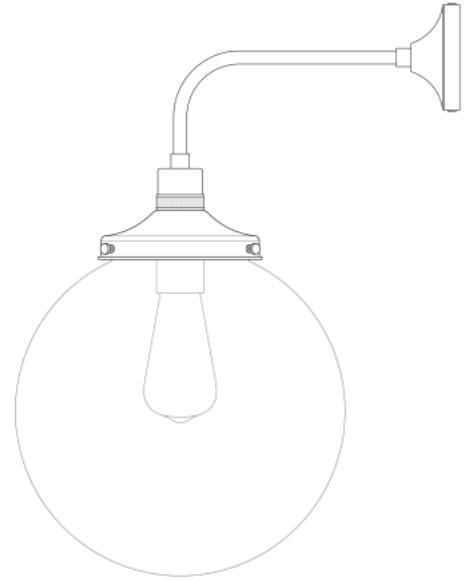

# BAMAKO 25CM Wall Light

MLWL234POLBRSC | Polished Brass

|                           |                        |
|---------------------------|------------------------|
| MATERIAL                  | Brass   Glass          |
| HEIGHT                    | 38cm   14.96"          |
| WIDTH   DIAMETER          | 25cm   9.84"           |
| LENGTH   PROJECTION       | 32cm   12.6"           |
| WEIGHT                    | 1.35KG   2.98lbs       |
| LAMP HOLDER               | E27 or E26 *           |
| MAX WATTAGE               | 40W x 1                |
| VOLTAGE                   | 220/240v or 110/120v * |
| IP RATING                 | 20                     |
| CLASS PROTECTION          | I                      |
| SHADE CODE                | GL135                  |
| CABLE   CHAIN   BAR LENGT | n/a                    |
| CABLE TYPE                | -                      |

# BAMAKO 25CM Wall Light

MLWL234POLBRSOP Polished Brass

|                           |                        |
|---------------------------|------------------------|
| MATERIAL                  | Brass   Glass          |
| HEIGHT                    | 25cm   9.84"           |
| WIDTH   DIAMETER          | 38cm   14.96"          |
| LENGTH   PROJECTION       | 32cm   12.6"           |
| WEIGHT                    | 1.35KG   2.98lbs       |
| LAMP HOLDER               | E27 or E26 *           |
| MAX WATTAGE               | 40W x 1                |
| VOLTAGE                   | 220/240v or 110/120v * |
| IP RATING                 | 20                     |
| CLASS PROTECTION          | I                      |
| SHADE CODE                | GL044D                 |
| CABLE   CHAIN   BAR LENGT | n/a                    |
| CABLE TYPE                | -                      |