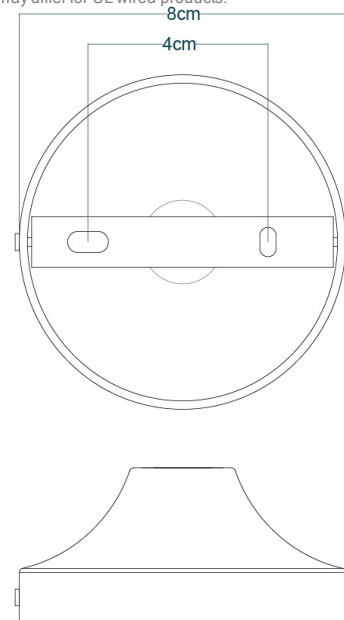

Fixing Bracket MLWB03 | Polished Brass

* Fixing bracket may differ for UL wired products.

Product Notes:

1) Bulbs not included. 2) Dimensions do not include bulbs. 3) All products are individually made-to-order and therefore may differ slightly within manufacturing tolerances. 4) Cable / chain can be shortened during installation. Longer cable / chain lengths available on request. 5) Additional colour finishes may be available on request. 6) UL wired products operate at 110/120v with the appropriate lamp holder. 7) Twisted cable is not available for UL wired products. Round cable in black or brown only is supplied instead. 8) Refer to our website for a full list of terms and conditions.