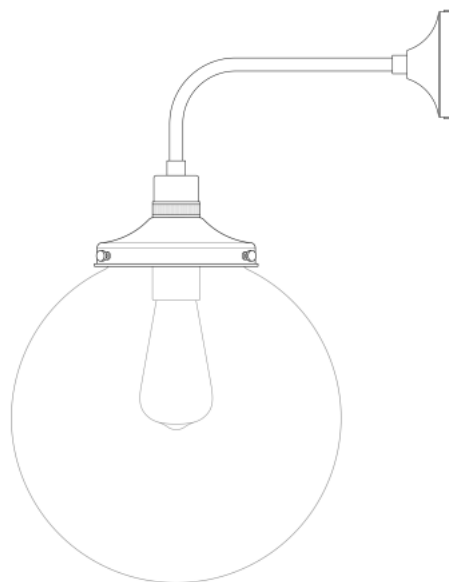

**Fixing Bracket MLWB03 | Satin Brass**

\* Fixing bracket may differ for UL wired products.

**Product Notes:**

1) Bulbs not included. 2) Dimensions do not include bulbs. 3) All products are individually made-to-order and therefore may differ slightly within manufacturing tolerances. 4) Cable / chain can be shortened during installation. Longer cable / chain lengths available on request. 5) Additional colour finishes may be available on request. 6) UL wired products operate at 110/120v with the appropriate lamp holder. 7) Twisted cable is not available for UL wired products. Round cable in black or brown only is supplied instead. 8) Refer to our website for a full list of terms and conditions.

# BAMAKO 25CM Wall Light

MLWL234SATBRSOP Satin Brass

|                           |                        |
|---------------------------|------------------------|
| MATERIAL                  | Brass   Glass          |
| HEIGHT                    | 25cm   9.84"           |
| WIDTH   DIAMETER          | 38cm   14.96"          |
| LENGTH   PROJECTION       | 32cm   12.6"           |
| WEIGHT                    | 1.35KG   2.98lbs       |
| LAMP HOLDER               | E27 or E26 *           |
| MAX WATTAGE               | 40W x 1                |
| VOLTAGE                   | 220/240v or 110/120v * |
| IP RATING                 | 20                     |
| CLASS PROTECTION          | I                      |
| SHADE CODE                | GL044D                 |
| CABLE   CHAIN   BAR LENGT | n/a                    |
| CABLE TYPE                | -                      |