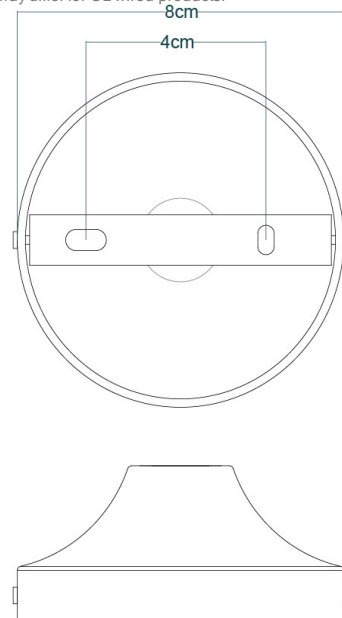

Fixing Bracket MLWB03 | Satin Brass

* Fixing bracket may differ for UL wired products.

Product Notes:

1) Bulbs not included. 2) Dimensions do not include bulbs. 3) All products are individually made-to-order and therefore may differ slightly within manufacturing tolerances. 4) Cable / chain can be shortened during installation. Longer cable / chain lengths available on request. 5) Additional colour finishes may be available on request. 6) UL wired products operate at 110/120v with the appropriate lamp holder. 7) Twisted cable is not available for UL wired products. Round cable in black or brown only is supplied instead. 8) Refer to our website for a full list of terms and conditions.