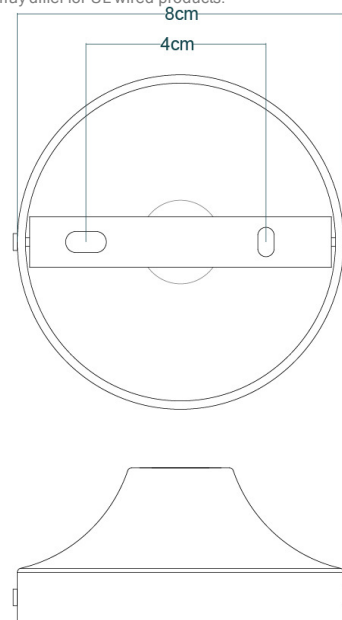

MATERIAL	Brass | Glass
HEIGHT	25cm | 9.84"
WIDTH | DIAMETER	38cm | 14.96"
LENGTH | PROJECTION	32cm | 12.6"
WEIGHT	1.35KG | 2.98lbs
LAMP HOLDER	E27 or E26 *
MAX WATTAGE	40W x 1
VOLTAGE	220/240v or 110/120v *
IP RATING	20
CLASS PROTECTION	I
SHADE CODE	GL044D
CABLE | CHAIN | BAR LENGT	n/a
CABLE TYPE	-

Fixing Bracket   MLWB03 | Antique Silver
* Fixing bracket may differ for UL wired products.