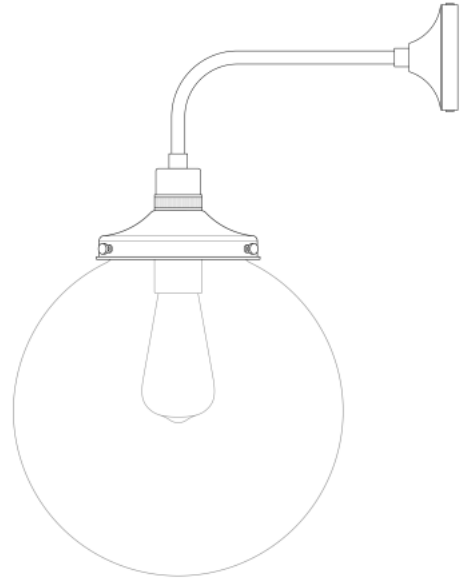

# BAMAKO 25CM Wall Light

MLWL234ANTSLVCL    Antique Silver

|                           |                        |
|---------------------------|------------------------|
| MATERIAL                  | Brass   Glass          |
| HEIGHT                    | 38cm   14.96"          |
| WIDTH   DIAMETER          | 25cm   9.84"           |
| LENGTH   PROJECTION       | 32cm   12.6"           |
| WEIGHT                    | 1.35KG   2.98lbs       |
| LAMP HOLDER               | E27 or E26 *           |
| MAX WATTAGE               | 40W x 1                |
| VOLTAGE                   | 220/240v or 110/120v * |
| IP RATING                 | 20                     |
| CLASS PROTECTION          | I                      |
| SHADE CODE                | GL135                  |
| CABLE   CHAIN   BAR LENGT | n/a                    |
| CABLE TYPE                | -                      |

# BAMAKO 25CM Wall Light

MLWL234ANTSLVOP    Antique Silver

|                           |                        |
|---------------------------|------------------------|
| MATERIAL                  | Brass   Glass          |
| HEIGHT                    | 25cm   9.84"           |
| WIDTH   DIAMETER          | 38cm   14.96"          |
| LENGTH   PROJECTION       | 32cm   12.6"           |
| WEIGHT                    | 1.35KG   2.98lbs       |
| LAMP HOLDER               | E27 or E26 *           |
| MAX WATTAGE               | 40W x 1                |
| VOLTAGE                   | 220/240v or 110/120v * |
| IP RATING                 | 20                     |
| CLASS PROTECTION          | I                      |
| SHADE CODE                | GL044D                 |
| CABLE   CHAIN   BAR LENGT | n/a                    |
| CABLE TYPE                | -                      |