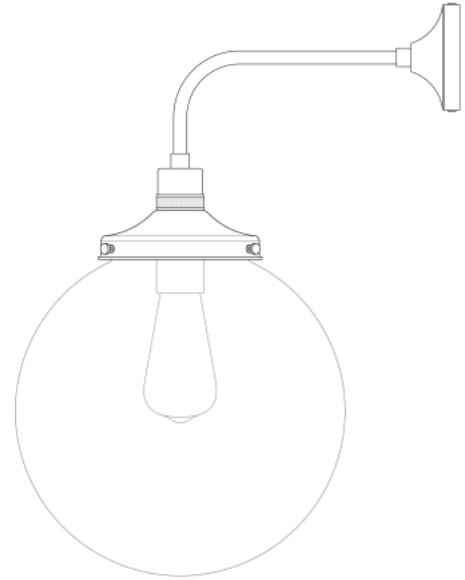

# BAMAKO 25CM Wall Light

MLWL234ANTBRSC L Antiqu e Brass

|                            |                        |
|----------------------------|------------------------|
| MATERIAL                   | Brass   Glass          |
| HEIGHT                     | 38cm   14.96"          |
| WIDTH   DIAMETER           | 25cm   9.84"           |
| LENGTH   PROJECTION        | 32cm   12.6"           |
| WEIGHT                     | 1.35KG   2.98lbs       |
| LAMP HOLDER                | E27 or E26 *           |
| MAX WATTAGE                | 40W x 1                |
| VOLTAGE                    | 220/240v or 110/120v * |
| IP RATING                  | 20                     |
| CLASS PROTECTION           | I                      |
| SHADE CODE                 | GL135                  |
| CABLE   CHAIN   BAR LENG T | n/a                    |
| CABLE TYPE                 | -                      |

# BAMAKO 25CM Wall Light

MLWL234ANTBRSOP Antique Brass

|                           |                        |
|---------------------------|------------------------|
| MATERIAL                  | Brass   Glass          |
| HEIGHT                    | 25cm   9.84"           |
| WIDTH   DIAMETER          | 38cm   14.96"          |
| LENGTH   PROJECTION       | 32cm   12.6"           |
| WEIGHT                    | 1.35KG   2.98lbs       |
| LAMP HOLDER               | E27 or E26 *           |
| MAX WATTAGE               | 40W x 1                |
| VOLTAGE                   | 220/240v or 110/120v * |
| IP RATING                 | 20                     |
| CLASS PROTECTION          | I                      |
| SHADE CODE                | GL044D                 |
| CABLE   CHAIN   BAR LENGT | n/a                    |
| CABLE TYPE                | -                      |