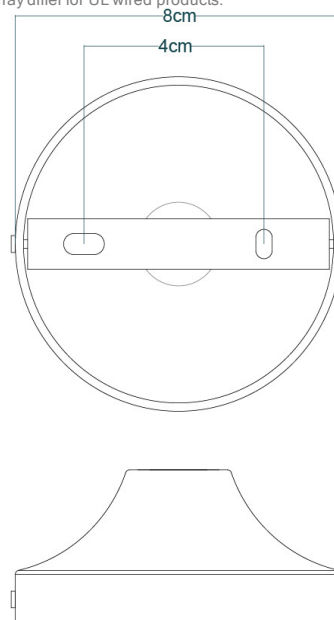

Fixing Bracket MLWB03 | Satin Brass

* Fixing bracket may differ for UL wired products.

Product Notes:

1) Bulbs not included. 2) Dimensions do not include bulbs. 3) All products are individually made-to-order and therefore may differ slightly within manufacturing tolerances. 4) Cable / chain can be shortened during installation. Longer cable / chain lengths available on request. 5) Additional colour finishes may be available on request. 6) UL wired products operate at 110/120v with the appropriate lamp holder. 7) Twisted cable is not available for UL wired products. Round cable in black or brown only is supplied instead. 8) Refer to our website for a full list of terms and conditions.