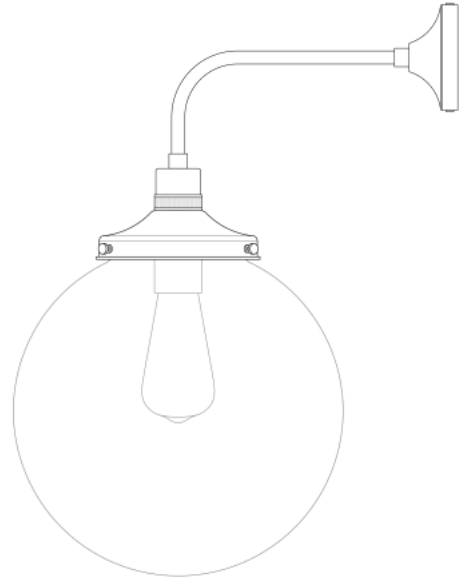

# BAMAKO 25CM Wall Light

MLWL234ANTSLVOP    Antique Silver

|                           |                        |
|---------------------------|------------------------|
| MATERIAL                  | Brass   Glass          |
| HEIGHT                    | 25cm   9.84"           |
| WIDTH   DIAMETER          | 38cm   14.96"          |
| LENGTH   PROJECTION       | 32cm   12.6"           |
| WEIGHT                    | 1.35KG   2.98lbs       |
| LAMP HOLDER               | E27 or E26 *           |
| MAX WATTAGE               | 40W x 1                |
| VOLTAGE                   | 220/240v or 110/120v * |
| IP RATING                 | 20                     |
| CLASS PROTECTION          | I                      |
| SHADE CODE                | GL044D                 |
| CABLE   CHAIN   BAR LENGT | n/a                    |
| CABLE TYPE                | -                      |

# BAMAKO 25CM Wall Light

MLWL234POLBRSC | Polished Brass

|                           |                        |
|---------------------------|------------------------|
| MATERIAL                  | Brass   Glass          |
| HEIGHT                    | 38cm   14.96"          |
| WIDTH   DIAMETER          | 25cm   9.84"           |
| LENGTH   PROJECTION       | 32cm   12.6"           |
| WEIGHT                    | 1.35KG   2.98lbs       |
| LAMP HOLDER               | E27 or E26 *           |
| MAX WATTAGE               | 40W x 1                |
| VOLTAGE                   | 220/240v or 110/120v * |
| IP RATING                 | 20                     |
| CLASS PROTECTION          | I                      |
| SHADE CODE                | GL135                  |
| CABLE   CHAIN   BAR LENGT | n/a                    |
| CABLE TYPE                | -                      |