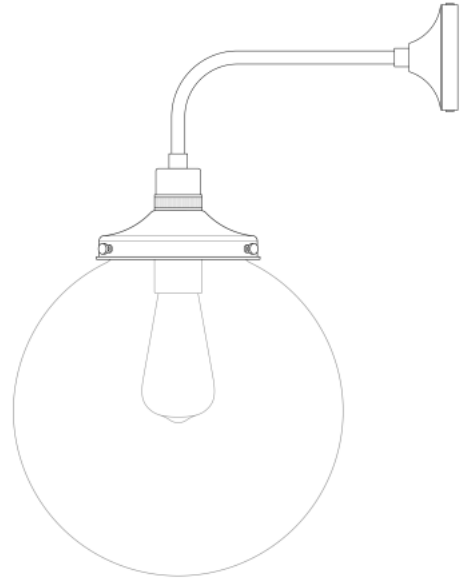

BAMAKO 25CM Wall Light

MLWL234SATBRSC L Satin Brass

MATERIAL	Brass | Glass
HEIGHT	38cm | 14.96"
WIDTH | DIAMETER	25cm | 9.84"
LENGTH | PROJECTION	32cm | 12.6"
WEIGHT	1.35KG | 2.98lbs
LAMP HOLDER	E27 or E26 *
MAX WATTAGE	40W x 1
VOLTAGE	220/240v or 110/120v *
IP RATING	20
CLASS PROTECTION	I
SHADE CODE	GL135
CABLE | CHAIN | BAR LENGT	n/a
CABLE TYPE	-