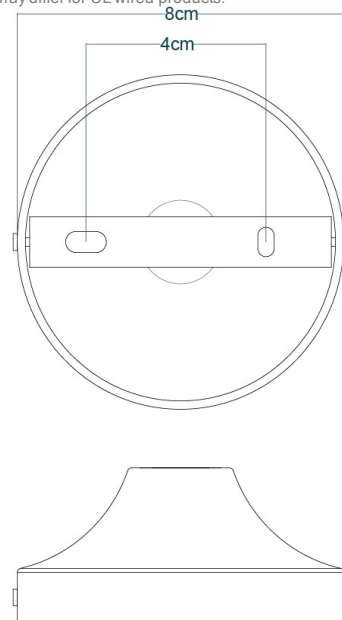

MATERIAL	Brass | Glass
HEIGHT	38cm | 14.96"
WIDTH | DIAMETER	25cm | 9.84"
LENGTH | PROJECTION	32cm | 12.6"
WEIGHT	1.35KG | 2.98lbs
LAMP HOLDER	E27 or E26 *
MAX WATTAGE	40W x 1
VOLTAGE	220/240v or 110/120v *
IP RATING	20
CLASS PROTECTION	I
SHADE CODE	GL135
CABLE | CHAIN | BAR LENGT	n/a
CABLE TYPE	-

Fixing Bracket MLWB03 | Antique Silver
* Fixing bracket may differ for UL wired products.