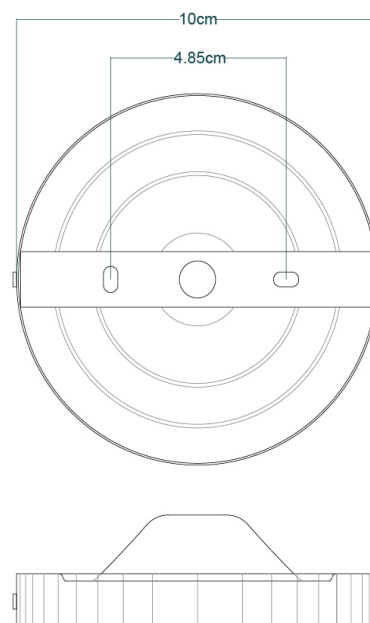

MATERIAL	Brass | Glass
HEIGHT	18.5cm | 7.28"
WIDTH | DIAMETER	14cm | 5.51"
LENGTH | PROJECTION	n/a
WEIGHT	0.39KG | 0.86lbs
LAMPHOLDER	G9 x 1
MAX WATTAGE	6.5W x 1
VOLTAGE	220/240v
IP RATING	20
CLASS PROTECTION	I
SHADE	GL044F
FLEX | BAR | CHAIN LENGT	n/a
CABLE TYPE	-

Fixing Bracket MLWB02 | Antique Silver