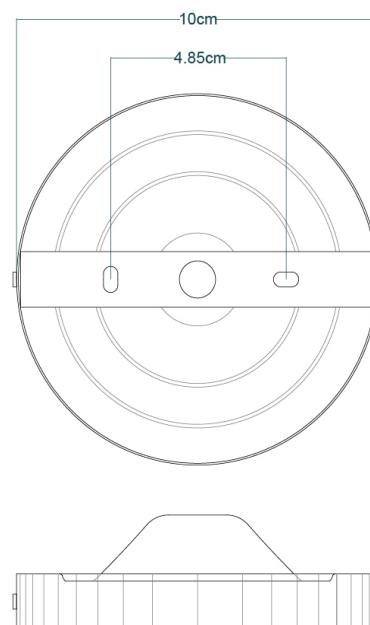

MATERIAL	Brass | Glass
HEIGHT	18.5cm | 7.28"
WIDTH | DIAMETER	14cm | 5.51"
LENGTH | PROJECTION	n/a
WEIGHT	0.39KG | 0.86lbs
LAMPHOLDER	G9 x 1
MAX WATTAGE	6.5W x 1
VOLTAGE	220/240v
IP RATING	20
CLASS PROTECTION	I
SHADE	GL044F
FLEX | BAR | CHAIN LENGT	n/a
CABLE TYPE	-

Fixing Bracket MLWB02 | Antique Brass