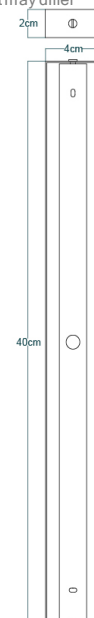

ROYCE Wall Light

MLWL411ANTBRS Antique Brass

MATERIAL	Brass
HEIGHT	40cm 15.75"
WIDTH DIAMETER	5cm 1.97"
LENGTH PROJECTION	7cm 2.76"
WEIGHT	0.84KG 1.85lbs
LAMPHOLDER	G9 x 2
MAX WATTAGE	6.5W x 2
VOLTAGE	220/240v or 110/120v
IP RATING	20
CLASS PROTECTION	I
SHADE	-
FLEX BAR CHAIN LENGT	n/a
CABLE TYPE	-

Fixing Bracket MLWB07 | Antique Brass

*For UL wired lights, fixing bracket may differ

Product Notes:

1) Lamps not included with light fixture. 2) All products are individually hand crafted, therefore may differ slightly within manufacturing tolerances. 3) Please refer to: <http://www.mullanlighting.com/terms> for full list of Terms & Conditions. 4) Cable/Chain can be shortened during installation. 5) Longer Cable/Chain available on request. 6) Additional colour finishes available on request. 7.) Dimensions do not include lamps. 8.) Products wired to UL standards will operate at 110/120v with the appropriate lampholders.

ROYCE Wall Light

MLWL411ANTSLV Antique Silver

MATERIAL	Brass
HEIGHT	40cm 15.75"
WIDTH DIAMETER	5cm 1.97"
LENGTH PROJECTION	7cm 2.76"
WEIGHT	0.84KG 1.85lbs
LAMPHOLDER	G9 x 2
MAX WATTAGE	6.5W x 2
VOLTAGE	220/240v or 110/120v
IP RATING	20
CLASS PROTECTION	I
SHADE	-
FLEX BAR CHAIN LENGT	n/a
CABLE TYPE	-

ROYCE Wall Light

MLWL411POLBRS Polished Brass

MATERIAL	Brass
HEIGHT	40cm 15.75"
WIDTH DIAMETER	5cm 1.97"
LENGTH PROJECTION	7cm 2.76"
WEIGHT	0.84KG 1.85lbs
LAMPHOLDER	G9 x 2
MAX WATTAGE	6.5W x 2
VOLTAGE	220/240v or 110/120v
IP RATING	20
CLASS PROTECTION	I
SHADE	-
FLEX BAR CHAIN LENGT	n/a
CABLE TYPE	-