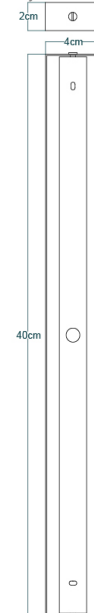

Fixing Bracket MLWB07 | Polished Brass

*For UL wired lights, fixing bracket may differ

Product Notes:

1) Lamps not included with light fixture. 2) All products are individually hand crafted, therefore may differ slightly within manufacturing tolerances. 3) Please refer to: <http://www.mullanlighting.com/terms> for full list of Terms & Conditions. 4) Cable/Chain can be shortened during installation. 5) Longer Cable/Chain available on request. 6) Additional colour finishes available on request. 7.) Dimensions do not include lamps. 8.) Products wired to UL standards will operate at 110/120v with the appropriate lampholders.