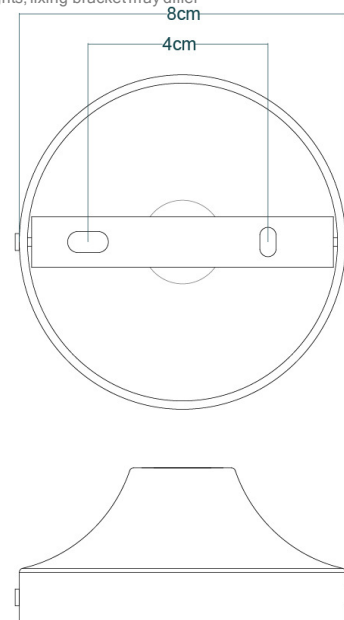

Fixing Bracket MLWB03 | Satin Brass

*For UL wired lights, fixing bracket may differ

Product Notes:

1) Lamps not included with light fixture. 2) All products are individually hand crafted, therefore may differ slightly within manufacturing tolerances. 3) Please refer to: <http://www.mullanlighting.com/terms> for full list of Terms & Conditions. 4) Cable/Chain can be shortened during installation. 5) Longer Cable/Chain available on request. 6) Additional colour finishes available on request. 7.) Dimensions do not include lamps. 8.) Products wired to UL standards will operate at 110/120v with the appropriate lampholders.