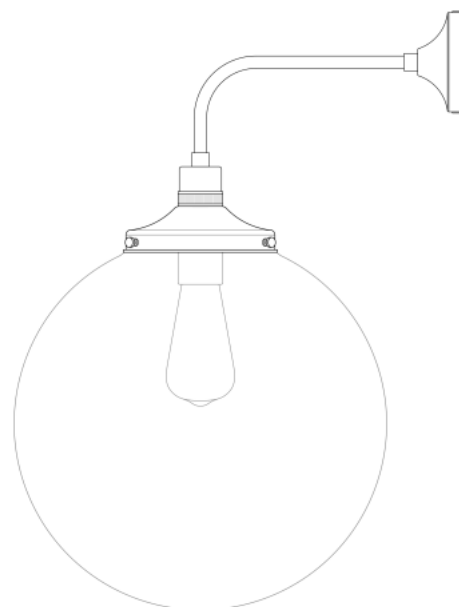

# BAMA KO 30CM Wall Light

MLWL408ANTBRSC L Antique Brass

MATERIAL	Brass   Glass
HEIGHT	45cm   17.72"
WIDTH   DIAMETER	30cm   11.81"
LENGTH   PROJECTION	35cm   13.78"
WEIGHT	1.5KG   3.31lbs
LAMPHOLDER	E27 or E26
MAX WATTAGE	40W x 1
VOLTAGE	220/240v or 110/120v
IP RATING	20
CLASS PROTECTION	I
SHADE	GL136
FLEX   BAR   CHAIN LENGT	n/a
CABLE TYPE	-

# BAMAKO 30CM Wall Light

MLWL408ANTBRSOP Antique Brass

MATERIAL	Brass   Glass
HEIGHT	45cm   17.72"
WIDTH   DIAMETER	30cm   11.81"
LENGTH   PROJECTION	35cm   13.78"
WEIGHT	1.5KG   3.31lbs
LAMPHOLDER	E27 or E26
MAX WATTAGE	40W x 1
VOLTAGE	220/240v or 110/120v
IP RATING	20
CLASS PROTECTION	I
SHADE	GL044C
FLEX   BAR   CHAIN LENGT	n/a
CABLE TYPE	-

# BAMAKO 30CM Wall Light

MLWL408ANTSLVCL    Antique Silver

MATERIAL	Brass   Glass
HEIGHT	45cm   17.72"
WIDTH   DIAMETER	30cm   11.81"
LENGTH   PROJECTION	35cm   13.78"
WEIGHT	1.5KG   3.31lbs
LAMPHOLDER	E27 or E26
MAX WATTAGE	40W x 1
VOLTAGE	220/240v or 110/120v
IP RATING	20
CLASS PROTECTION	I
SHADE	GL136
FLEX   BAR   CHAIN LENGT	n/a
CABLE TYPE	-