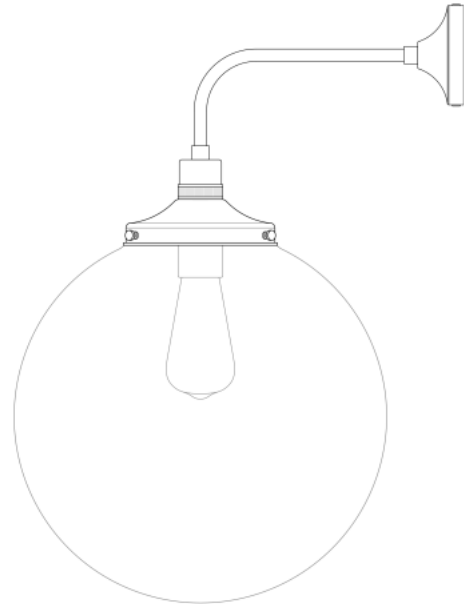

# BAMAKO 30CM Wall Light

MLWL408POLBRSOP Polished Brass

MATERIAL	Brass   Glass
HEIGHT	45cm   17.72"
WIDTH   DIAMETER	30cm   11.81"
LENGTH   PROJECTION	35cm   13.78"
WEIGHT	1.5KG   3.31lbs
LAMPHOLDER	E27 or E26
MAX WATTAGE	40W x 1
VOLTAGE	220/240v or 110/120v
IP RATING	20
CLASS PROTECTION	I
SHADE	GL044C
FLEX   BAR   CHAIN LENGT	n/a
CABLE TYPE	-

# BAMAKO 30CM Wall Light

MLWL408SATBRSC L Satin Brass

MATERIAL	Brass   Glass
HEIGHT	45cm   17.72"
WIDTH   DIAMETER	30cm   11.81"
LENGTH   PROJECTION	35cm   13.78"
WEIGHT	1.5KG   3.31lbs
LAMPHOLDER	E27 or E26
MAX WATTAGE	40W x 1
VOLTAGE	220/240v or 110/120v
IP RATING	20
CLASS PROTECTION	I
SHADE	GL136
FLEX   BAR   CHAIN LENGT	n/a
CABLE TYPE	-

### Fixing Bracket MLWB03 | Satin Brass

\*For UL wired lights, fixing bracket may differ

**Product Notes:**

1) Lamps not included with light fixture. 2) All products are individually hand crafted, therefore may differ slightly within manufacturing tolerances. 3) Please refer to: <http://www.mullanlighting.com/terms> for full list of Terms & Conditions. 4) Cable/Chain can be shortened during installation. 5) Longer Cable/Chain available on request. 6) Additional colour finishes available on request. 7.) Dimensions do not include lamps. 8.) Products wired to UL standards will operate at 110/120v with the appropriate lampholders.

# BAMAKO 30CM Wall Light

MLWL408SATBRSOP Satin Brass

MATERIAL	Brass   Glass
HEIGHT	45cm   17.72"
WIDTH   DIAMETER	30cm   11.81"
LENGTH   PROJECTION	35cm   13.78"
WEIGHT	1.5KG   3.31lbs
LAMPHOLDER	E27 or E26
MAX WATTAGE	40W x 1
VOLTAGE	220/240v or 110/120v
IP RATING	20
CLASS PROTECTION	I
SHADE	GL044C
FLEX   BAR   CHAIN LENGT	n/a
CABLE TYPE	-