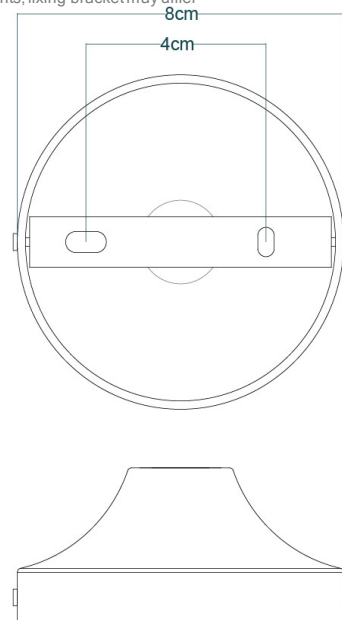

Fixing Bracket MLWB03 | Antique Brass

*For UL wired lights, fixing bracket may differ

Product Notes:

1) Lamps not included with light fixture. 2) All products are individually hand crafted, therefore may differ slightly within manufacturing tolerances. 3) Please refer to: <http://www.mullanlighting.com/terms> for full list of Terms & Conditions. 4) Cable/Chain can be shortened during installation. 5) Longer Cable/Chain available on request. 6) Additional colour finishes available on request. 7.) Dimensions do not include lamps. 8.) Products wired to UL standards will operate at 110/120v with the appropriate lampholders.