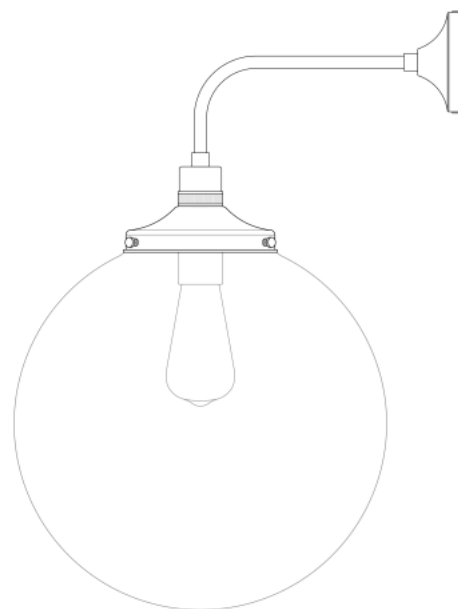

# BAMAKO 30CM Wall Light

MLWL408ANTSLVOP    Antique Silver

MATERIAL	Brass   Glass
HEIGHT	45cm   17.72"
WIDTH   DIAMETER	30cm   11.81"
LENGTH   PROJECTION	35cm   13.78"
WEIGHT	1.5KG   3.31lbs
LAMPHOLDER	E27 or E26
MAX WATTAGE	40W x 1
VOLTAGE	220/240v or 110/120v
IP RATING	20
CLASS PROTECTION	I
SHADE	GL044C
FLEX   BAR   CHAIN LENGT	n/a
CABLE TYPE	-

## BAMAKO 30CM Wall Light

MLWL408POLBRSC | Polished Brass

MATERIAL	Brass   Glass
HEIGHT	45cm   17.72"
WIDTH   DIAMETER	30cm   11.81"
LENGTH   PROJECTION	35cm   13.78"
WEIGHT	1.5KG   3.31lbs
LAMPHOLDER	E27 or E26
MAX WATTAGE	40W x 1
VOLTAGE	220/240v or 110/120v
IP RATING	20
CLASS PROTECTION	I
SHADE	GL136
FLEX   BAR   CHAIN LENGT	n/a
CABLE TYPE	-

### Fixing Bracket MLWB03 | Polished Brass

\*For UL wired lights, fixing bracket may differ

www.mullanlighting.com

# BAMAKO 30CM Wall Light

MLWL408POLBRSOP Polished Brass

MATERIAL	Brass   Glass
HEIGHT	45cm   17.72"
WIDTH   DIAMETER	30cm   11.81"
LENGTH   PROJECTION	35cm   13.78"
WEIGHT	1.5KG   3.31lbs
LAMPHOLDER	E27 or E26
MAX WATTAGE	40W x 1
VOLTAGE	220/240v or 110/120v
IP RATING	20
CLASS PROTECTION	I
SHADE	GL044C
FLEX   BAR   CHAIN LENGT	n/a
CABLE TYPE	-