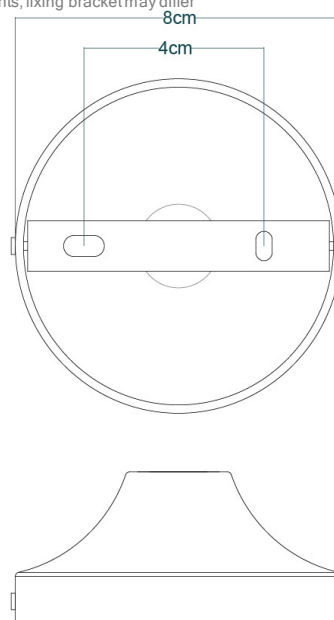

Fixing Bracket MLWB03 | Antique Brass

*For UL wired lights, fixing bracket may differ

Product Notes:

1) Lamps not included with light fixture. 2) All products are individually hand crafted, therefore may differ slightly within manufacturing tolerances. 3) Please refer to: <http://www.mullanlighting.com/terms> for full list of Terms & Conditions. 4) Cable/Chain can be shortened during installation. 5) Longer Cable/Chain available on request. 6) Additional colour finishes available on request. 7.) Dimensions do not include lamps. 8.) Products wired to UL standards will operate at 110/120v with the appropriate lampholders.