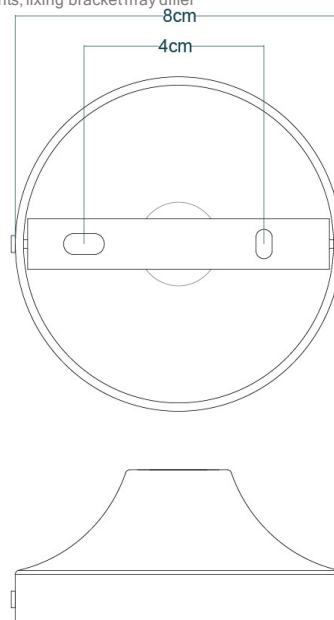

Fixing Bracket MLWB03 | Satin Brass

*For UL wired lights, fixing bracket may differ

Product Notes:

1) Lamps not included with light fixture. 2) All products are individually hand crafted, therefore may differ slightly within manufacturing tolerances. 3) Please refer to: <http://www.mullanlighting.com/terms> for full list of Terms & Conditions. 4) Cable/Chain can be shortened during installation. 5) Longer Cable/Chain available on request. 6) Additional colour finishes available on request. 7.) Dimensions do not include lamps. 8.) Products wired to UL standards will operate at 110/120v with the appropriate lampholders.