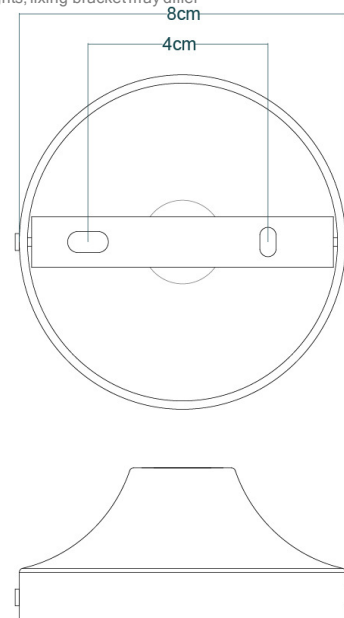

Fixing Bracket MLWB03 | Polished Brass

*For UL wired lights, fixing bracket may differ

www.mullanlighting.com

Product Notes:

1) Lamps not included with light fixture. 2) All products are individually hand crafted, therefore may differ slightly within manufacturing tolerances. 3) Please refer to: <http://www.mullanlighting.com/terms> for full list of Terms & Conditions. 4) Cable/Chain can be shortened during installation. 5) Longer Cable/Chain available on request. 6) Additional colour finishes available on request. 7.) Dimensions do not include lamps. 8.) Products wired to UL standards will operate at 110/120v with the appropriate lampholders.