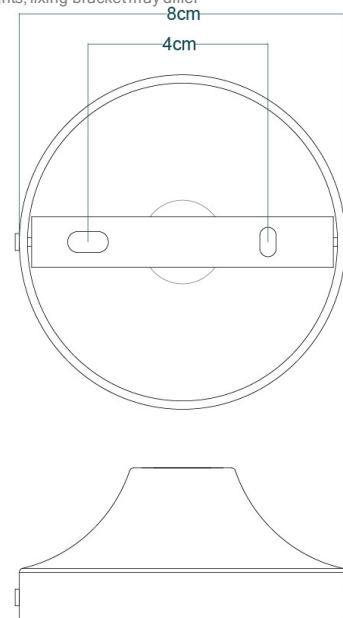

Fixing Bracket MLWB03 | Antique Silver

*For UL wired lights, fixing bracket may differ

Product Notes:

1) Lamps not included with light fixture. 2) All products are individually hand crafted, therefore may differ slightly within manufacturing tolerances. 3) Please refer to: <http://www.mullanlighting.com/terms> for full list of Terms & Conditions. 4) Cable/Chain can be shortened during installation. 5) Longer Cable/Chain available on request. 6) Additional colour finishes available on request. 7.) Dimensions do not include lamps. 8.) Products wired to UL standards will operate at 110/120v with the appropriate lampholders.