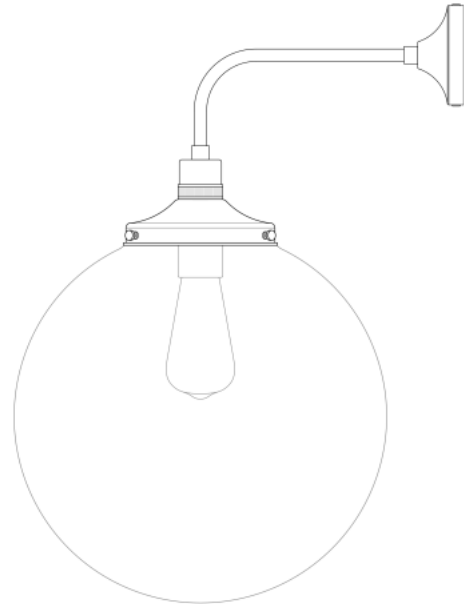

# BAMAKO 30CM Wall Light

MLWL408ANTSLVCL    Antique Silver

MATERIAL	Brass   Glass
HEIGHT	45cm   17.72"
WIDTH   DIAMETER	30cm   11.81"
LENGTH   PROJECTION	35cm   13.78"
WEIGHT	1.5KG   3.31lbs
LAMPHOLDER	E27 or E26
MAX WATTAGE	40W x 1
VOLTAGE	220/240v or 110/120v
IP RATING	20
CLASS PROTECTION	I
SHADE	GL136
FLEX   BAR   CHAIN LENGT	n/a
CABLE TYPE	-

# BAMAKO 30CM Wall Light

MLWL408ANTSLVOP    Antique Silver

MATERIAL	Brass   Glass
HEIGHT	45cm   17.72"
WIDTH   DIAMETER	30cm   11.81"
LENGTH   PROJECTION	35cm   13.78"
WEIGHT	1.5KG   3.31lbs
LAMPHOLDER	E27 or E26
MAX WATTAGE	40W x 1
VOLTAGE	220/240v or 110/120v
IP RATING	20
CLASS PROTECTION	I
SHADE	GL044C
FLEX   BAR   CHAIN LENGT	n/a
CABLE TYPE	-

Fixing Bracket MLWB03 | Antique Silver

\*For UL wired lights, fixing bracket may differ

Product Notes:

1) Lamps not included with light fixture. 2) All products are individually hand crafted, therefore may differ slightly within manufacturing tolerances. 3) Please refer to: <http://www.mullanlighting.com/terms> for full list of Terms & Conditions. 4) Cable/Chain can be shortened during installation. 5) Longer Cable/Chain available on request. 6) Additional colour finishes available on request. 7.) Dimensions do not include lamps. 8.) Products wired to UL standards will operate at 110/120v with the appropriate lampholders.

## BAMAKO 30CM Wall Light

MLWL408POLBRSC | Polished Brass

MATERIAL	Brass   Glass
HEIGHT	45cm   17.72"
WIDTH   DIAMETER	30cm   11.81"
LENGTH   PROJECTION	35cm   13.78"
WEIGHT	1.5KG   3.31lbs
LAMPHOLDER	E27 or E26
MAX WATTAGE	40W x 1
VOLTAGE	220/240v or 110/120v
IP RATING	20
CLASS PROTECTION	I
SHADE	GL136
FLEX   BAR   CHAIN LENGT	n/a
CABLE TYPE	-