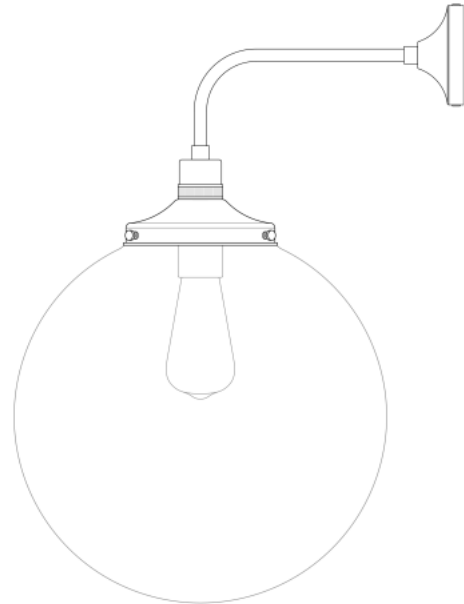

# BAMA KO 30CM Wall Light

MLWL408ANTBRSC L Antique Brass

MATERIAL	Brass   Glass
HEIGHT	45cm   17.72"
WIDTH   DIAMETER	30cm   11.81"
LENGTH   PROJECTION	35cm   13.78"
WEIGHT	1.5KG   3.31lbs
LAMPHOLDER	E27 or E26
MAX WATTAGE	40W x 1
VOLTAGE	220/240v or 110/120v
IP RATING	20
CLASS PROTECTION	I
SHADE	GL136
FLEX   BAR   CHAIN LENGT	n/a
CABLE TYPE	-

### Fixing Bracket MLWB03 | Antique Brass

\*For UL wired lights, fixing bracket may differ

**Product Notes:**

1) Lamps not included with light fixture. 2) All products are individually hand crafted, therefore may differ slightly within manufacturing tolerances. 3) Please refer to: <http://www.mullanlighting.com/terms> for full list of Terms & Conditions. 4) Cable/Chain can be shortened during installation. 5) Longer Cable/Chain available on request. 6) Additional colour finishes available on request. 7.) Dimensions do not include lamps. 8.) Products wired to UL standards will operate at 110/120v with the appropriate lampholders.

# BAMAKO 30CM Wall Light

MLWL408ANTBRSOP Antique Brass

MATERIAL	Brass   Glass
HEIGHT	45cm   17.72"
WIDTH   DIAMETER	30cm   11.81"
LENGTH   PROJECTION	35cm   13.78"
WEIGHT	1.5KG   3.31lbs
LAMPHOLDER	E27 or E26
MAX WATTAGE	40W x 1
VOLTAGE	220/240v or 110/120v
IP RATING	20
CLASS PROTECTION	I
SHADE	GL044C
FLEX   BAR   CHAIN LENGT	n/a
CABLE TYPE	-

# BAMAKO 30CM Wall Light

MLWL408ANTSLVCL    Antique Silver

MATERIAL	Brass   Glass
HEIGHT	45cm   17.72"
WIDTH   DIAMETER	30cm   11.81"
LENGTH   PROJECTION	35cm   13.78"
WEIGHT	1.5KG   3.31lbs
LAMPHOLDER	E27 or E26
MAX WATTAGE	40W x 1
VOLTAGE	220/240v or 110/120v
IP RATING	20
CLASS PROTECTION	I
SHADE	GL136
FLEX   BAR   CHAIN LENGT	n/a
CABLE TYPE	-