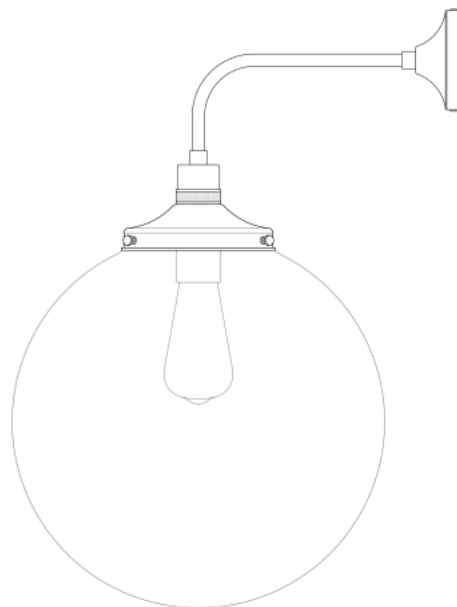

# BAMAKO 30CM Wall Light

MLWL408POLBRSOP Polished Brass

MATERIAL	Brass   Glass
HEIGHT	45cm   17.72"
WIDTH   DIAMETER	30cm   11.81"
LENGTH   PROJECTION	35cm   13.78"
WEIGHT	1.5KG   3.31lbs
LAMPHOLDER	E27 or E26
MAX WATTAGE	40W x 1
VOLTAGE	220/240v or 110/120v
IP RATING	20
CLASS PROTECTION	I
SHADE	GL044C
FLEX   BAR   CHAIN LENGT	n/a
CABLE TYPE	-

**Fixing Bracket MLWB03 | Polished Brass**

\*For UL wired lights, fixing bracket may differ

**Product Notes:**

1) Lamps not included with light fixture. 2) All products are individually hand crafted, therefore may differ slightly within manufacturing tolerances. 3) Please refer to: <http://www.mullanlighting.com/terms> for full list of Terms & Conditions. 4) Cable/Chain can be shortened during installation. 5) Longer Cable/Chain available on request. 6) Additional colour finishes available on request. 7.) Dimensions do not include lamps. 8.) Products wired to UL standards will operate at 110/120v with the appropriate lampholders.

# BAMAKO 30CM Wall Light

MLWL408SATBRSC L Satin Brass

MATERIAL	Brass   Glass
HEIGHT	45cm   17.72"
WIDTH   DIAMETER	30cm   11.81"
LENGTH   PROJECTION	35cm   13.78"
WEIGHT	1.5KG   3.31lbs
LAMPHOLDER	E27 or E26
MAX WATTAGE	40W x 1
VOLTAGE	220/240v or 110/120v
IP RATING	20
CLASS PROTECTION	I
SHADE	GL136
FLEX   BAR   CHAIN LENGT	n/a
CABLE TYPE	-