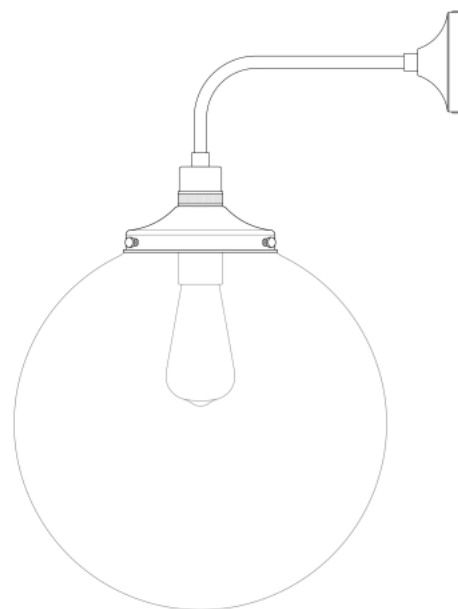

# BAMAKO 30CM Wall Light

MLWL408ANTBRSOP Antique Brass

MATERIAL	Brass   Glass
HEIGHT	45cm   17.72"
WIDTH   DIAMETER	30cm   11.81"
LENGTH   PROJECTION	35cm   13.78"
WEIGHT	1.5KG   3.31lbs
LAMPHOLDER	E27 or E26
MAX WATTAGE	40W x 1
VOLTAGE	220/240v or 110/120v
IP RATING	20
CLASS PROTECTION	I
SHADE	GL044C
FLEX   BAR   CHAIN LENGT	n/a
CABLE TYPE	-

# BAMAKO 30CM Wall Light

MLWL408ANTSLVCL    Antique Silver

MATERIAL	Brass   Glass
HEIGHT	45cm   17.72"
WIDTH   DIAMETER	30cm   11.81"
LENGTH   PROJECTION	35cm   13.78"
WEIGHT	1.5KG   3.31lbs
LAMPHOLDER	E27 or E26
MAX WATTAGE	40W x 1
VOLTAGE	220/240v or 110/120v
IP RATING	20
CLASS PROTECTION	I
SHADE	GL136
FLEX   BAR   CHAIN LENGT	n/a
CABLE TYPE	-

**Fixing Bracket MLWB03 | Antique Silver**

\*For UL wired lights, fixing bracket may differ

**Product Notes:**

1) Lamps not included with light fixture. 2) All products are individually hand crafted, therefore may differ slightly within manufacturing tolerances. 3) Please refer to: <http://www.mullanlighting.com/terms> for full list of Terms & Conditions. 4) Cable/Chain can be shortened during installation. 5) Longer Cable/Chain available on request. 6) Additional colour finishes available on request. 7.) Dimensions do not include lamps. 8.) Products wired to UL standards will operate at 110/120v with the appropriate lampholders.

# BAMAKO 30CM Wall Light

MLWL408ANTSLVOP    Antique Silver

MATERIAL	Brass   Glass
HEIGHT	45cm   17.72"
WIDTH   DIAMETER	30cm   11.81"
LENGTH   PROJECTION	35cm   13.78"
WEIGHT	1.5KG   3.31lbs
LAMPHOLDER	E27 or E26
MAX WATTAGE	40W x 1
VOLTAGE	220/240v or 110/120v
IP RATING	20
CLASS PROTECTION	I
SHADE	GL044C
FLEX   BAR   CHAIN LENGT	n/a
CABLE TYPE	-