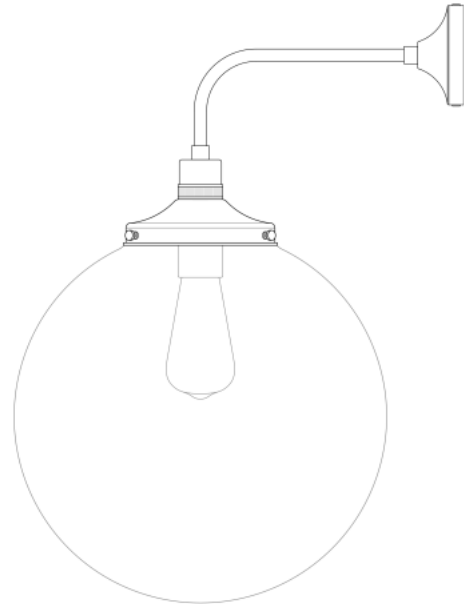

# BAMA KO 30CM Wall Light

MLWL408ANTBRSC L Antique Brass

MATERIAL	Brass   Glass
HEIGHT	45cm   17.72"
WIDTH   DIAMETER	30cm   11.81"
LENGTH   PROJECTION	35cm   13.78"
WEIGHT	1.5KG   3.31lbs
LAMPHOLDER	E27 or E26
MAX WATTAGE	40W x 1
VOLTAGE	220/240v or 110/120v
IP RATING	20
CLASS PROTECTION	I
SHADE	GL136
FLEX   BAR   CHAIN LENGT	n/a
CABLE TYPE	-

# BAMAKO 30CM Wall Light

MLWL408ANTBRSOP Antique Brass

MATERIAL	Brass   Glass
HEIGHT	45cm   17.72"
WIDTH   DIAMETER	30cm   11.81"
LENGTH   PROJECTION	35cm   13.78"
WEIGHT	1.5KG   3.31lbs
LAMPHOLDER	E27 or E26
MAX WATTAGE	40W x 1
VOLTAGE	220/240v or 110/120v
IP RATING	20
CLASS PROTECTION	I
SHADE	GL044C
FLEX   BAR   CHAIN LENGT	n/a
CABLE TYPE	-

**Fixing Bracket MLWB03 | Antique Brass**

\*For UL wired lights, fixing bracket may differ

**Product Notes:**

1) Lamps not included with light fixture. 2) All products are individually hand crafted, therefore may differ slightly within manufacturing tolerances. 3) Please refer to: <http://www.mullanlighting.com/terms> for full list of Terms & Conditions. 4) Cable/Chain can be shortened during installation. 5) Longer Cable/Chain available on request. 6) Additional colour finishes available on request. 7.) Dimensions do not include lamps. 8.) Products wired to UL standards will operate at 110/120v with the appropriate lampholders.

# BAMAKO 30CM Wall Light

MLWL408ANTSLVCL    Antique Silver

MATERIAL	Brass   Glass
HEIGHT	45cm   17.72"
WIDTH   DIAMETER	30cm   11.81"
LENGTH   PROJECTION	35cm   13.78"
WEIGHT	1.5KG   3.31lbs
LAMPHOLDER	E27 or E26
MAX WATTAGE	40W x 1
VOLTAGE	220/240v or 110/120v
IP RATING	20
CLASS PROTECTION	I
SHADE	GL136
FLEX   BAR   CHAIN LENGT	n/a
CABLE TYPE	-