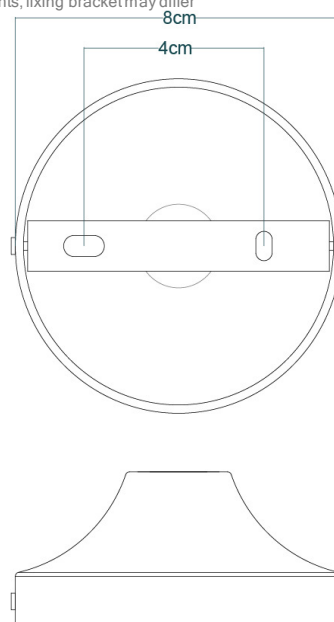

Fixing Bracket MLWB03 | Polished Brass

*For UL wired lights, fixing bracket may differ

Product Notes:

1) Lamps not included with light fixture. 2) All products are individually hand crafted, therefore may differ slightly within manufacturing tolerances. 3) Please refer to: <http://www.mullanlighting.com/terms> for full list of Terms & Conditions. 4) Cable/Chain can be shortened during installation. 5) Longer Cable/Chain available on request. 6) Additional colour finishes available on request. 7.) Dimensions do not include lamps. 8.) Products wired to UL standards will operate at 110/120v with the appropriate lampholders.