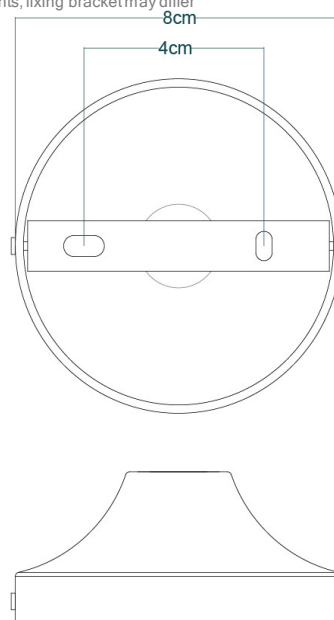

MATERIAL	Brass | Glass
HEIGHT	45cm | 17.72"
WIDTH | DIAMETER	30cm | 11.81"
LENGTH | PROJECTION	35cm | 13.78"
WEIGHT	1.5KG | 3.31lbs
LAMPHOLDER	E27 or E26
MAX WATTAGE	40W x 1
VOLTAGE	220/240v or 110/120v
IP RATING	20
CLASS PROTECTION	I
SHADE	GL044C
FLEX | BAR | CHAIN LENGT	n/a
CABLE TYPE	-

Fixing Bracket MLWB03 | Antique Silver

*For UL wired lights, fixing bracket may differ