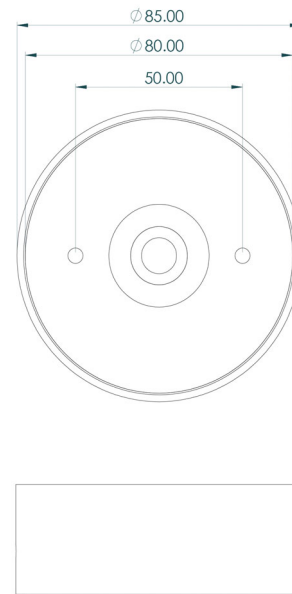

MATERIAL	Brass
HEIGHT	20cm | 7.87"
WIDTH | DIAMETER	20cm | 7.87"
LENGTH | PROJECTION	14cm | 5.51"
WEIGHT	0.94KG | 2.07lbs
LAMP HOLDER	E27 or E26 *
MAX WATTAGE	40W x 1
VOLTAGE	220/240v or 110/120v *
IP RATING	20
CLASS PROTECTION	I
SHADE CODE	-
CABLE | CHAIN | BAR LENGT	n/a
CABLE TYPE	-

Fixing Bracket MLWB13 | Antique Brass
* Fixing bracket may differ for UL wired products.