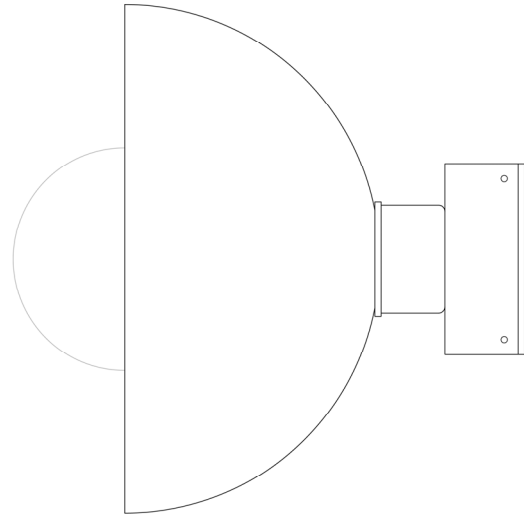

MAUA 20CM Wall Light

MLWL395ANTBRS Antique Brass

MATERIAL	Brass
HEIGHT	20cm 7.87"
WIDTH DIAMETER	20cm 7.87"
LENGTH PROJECTION	14cm 5.51"
WEIGHT	0.94KG 2.07lbs
LAMP HOLDER	E27 or E26 *
MAX WATTAGE	40W x 1
VOLTAGE	220/240v or 110/120v *
IP RATING	20
CLASS PROTECTION	I
SHADE CODE	-
CABLE CHAIN BAR LENGT	n/a
CABLE TYPE	-

MAUA 20CM Wall Light

MLWL395ANTSLV Antique Silver

MATERIAL	Brass
HEIGHT	20cm 7.87"
WIDTH DIAMETER	20cm 7.87"
LENGTH PROJECTION	14cm 5.51"
WEIGHT	0.94KG 2.07lbs
LAMP HOLDER	E27 or E26 *
MAX WATTAGE	40W x 1
VOLTAGE	220/240v or 110/120v *
IP RATING	20
CLASS PROTECTION	I
SHADE CODE	-
CABLE CHAIN BAR LENGT	n/a
CABLE TYPE	-

Fixing Bracket MLWB13 | Antique Silver
 * Fixing bracket may differ for UL wired products.

MAUA 20CM Wall Light

MLWL395POLBRS Polished Brass

MATERIAL	Brass
HEIGHT	20cm 7.87"
WIDTH DIAMETER	20cm 7.87"
LENGTH PROJECTION	14cm 5.51"
WEIGHT	0.94KG 2.07lbs
LAMP HOLDER	E27 or E26 *
MAX WATTAGE	40W x 1
VOLTAGE	220/240v or 110/120v *
IP RATING	20
CLASS PROTECTION	I
SHADE CODE	-
CABLE CHAIN BAR LENGT	n/a
CABLE TYPE	-

MAUA 20CM Wall Light

MLWL395SATBRS Satin Brass

MATERIAL	Brass
HEIGHT	20cm 7.87"
WIDTH DIAMETER	20cm 7.87"
LENGTH PROJECTION	14cm 5.51"
WEIGHT	0.94KG 2.07lbs
LAMP HOLDER	E27 or E26 *
MAX WATTAGE	40W x 1
VOLTAGE	220/240v or 110/120v *
IP RATING	20
CLASS PROTECTION	I
SHADE CODE	-
CABLE CHAIN BAR LENGT	n/a
CABLE TYPE	-