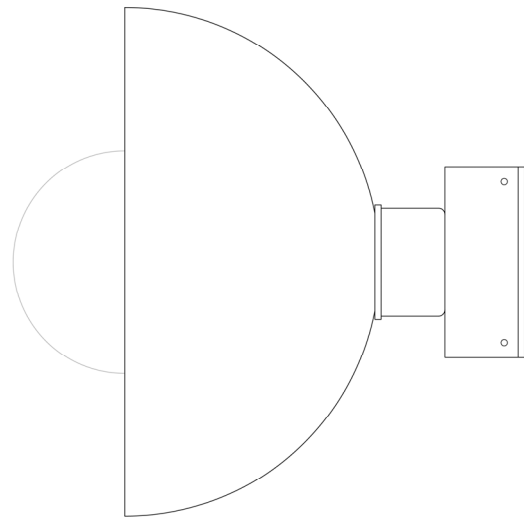

MAUA 20CM Wall Light

MLWL395ANTBRS Antique Brass

MATERIAL	Brass
HEIGHT	20cm 7.87"
WIDTH DIAMETER	20cm 7.87"
LENGTH PROJECTION	14cm 5.51"
WEIGHT	0.94KG 2.07lbs
LAMP HOLDER	E27 or E26 *
MAX WATTAGE	40W x 1
VOLTAGE	220/240v or 110/120v *
IP RATING	20
CLASS PROTECTION	I
SHADE CODE	-
CABLE CHAIN BAR LENGT	n/a
CABLE TYPE	-

MAUA 20CM Wall Light

MLWL395ANTSLV Antique Silver

MATERIAL	Brass
HEIGHT	20cm 7.87"
WIDTH DIAMETER	20cm 7.87"
LENGTH PROJECTION	14cm 5.51"
WEIGHT	0.94KG 2.07lbs
LAMP HOLDER	E27 or E26 *
MAX WATTAGE	40W x 1
VOLTAGE	220/240v or 110/120v *
IP RATING	20
CLASS PROTECTION	I
SHADE CODE	-
CABLE CHAIN BAR LENGT	n/a
CABLE TYPE	-

Fixing Bracket MLWB13 | Antique Silver
 * Fixing bracket may differ for UL wired products.

MAUA 20CM Wall Light

MLWL395POLBRS Polished Brass

MATERIAL	Brass
HEIGHT	20cm 7.87"
WIDTH DIAMETER	20cm 7.87"
LENGTH PROJECTION	14cm 5.51"
WEIGHT	0.94KG 2.07lbs
LAMP HOLDER	E27 or E26 *
MAX WATTAGE	40W x 1
VOLTAGE	220/240v or 110/120v *
IP RATING	20
CLASS PROTECTION	I
SHADE CODE	-
CABLE CHAIN BAR LENGT	n/a
CABLE TYPE	-

MAUA 20CM Wall Light

MLWL395SATBRS Satin Brass

MATERIAL	Brass
HEIGHT	20cm 7.87"
WIDTH DIAMETER	20cm 7.87"
LENGTH PROJECTION	14cm 5.51"
WEIGHT	0.94KG 2.07lbs
LAMP HOLDER	E27 or E26 *
MAX WATTAGE	40W x 1
VOLTAGE	220/240v or 110/120v *
IP RATING	20
CLASS PROTECTION	I
SHADE CODE	-
CABLE CHAIN BAR LENGT	n/a
CABLE TYPE	-