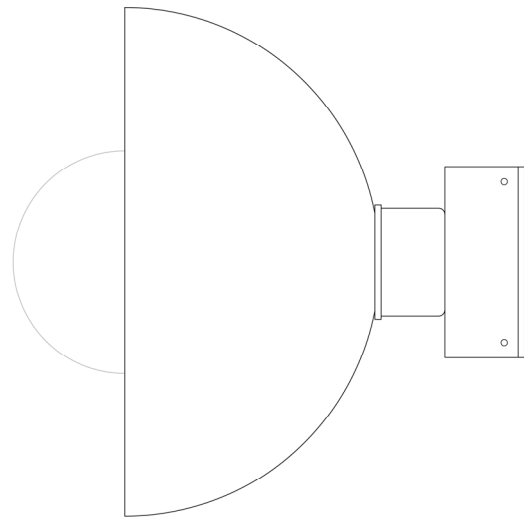

MAUA 20CM Wall Light

MLWL395ANTSLV Antique Silver

MATERIAL	Brass
HEIGHT	20cm 7.87"
WIDTH DIAMETER	20cm 7.87"
LENGTH PROJECTION	14cm 5.51"
WEIGHT	0.94KG 2.07lbs
LAMP HOLDER	E27 or E26 *
MAX WATTAGE	40W x 1
VOLTAGE	220/240v or 110/120v *
IP RATING	20
CLASS PROTECTION	I
SHADE CODE	-
CABLE CHAIN BAR LENGT	n/a
CABLE TYPE	-

Fixing Bracket MLWB13 | Antique Silver
 * Fixing bracket may differ for UL wired products.

MAUA 20CM Wall Light

MLWL395POLBRS Polished Brass

MATERIAL	Brass
HEIGHT	20cm 7.87"
WIDTH DIAMETER	20cm 7.87"
LENGTH PROJECTION	14cm 5.51"
WEIGHT	0.94KG 2.07lbs
LAMP HOLDER	E27 or E26 *
MAX WATTAGE	40W x 1
VOLTAGE	220/240v or 110/120v *
IP RATING	20
CLASS PROTECTION	I
SHADE CODE	-
CABLE CHAIN BAR LENGT	n/a
CABLE TYPE	-

Fixing Bracket MLWB13 | Polished Brass

* Fixing bracket may differ for UL wired products.

Product Notes:

1) Bulbs not included. 2) Dimensions do not include bulbs. 3) All products are individually made-to-order and therefore may differ slightly within manufacturing tolerances. 4) Cable / chain can be shortened during installation. Longer cable / chain lengths available on request. 5) Additional colour finishes may be available on request. 6) UL wired products operate at 110/120v with the appropriate lamp holder. 7) Twisted cable is not available for UL wired products. Round cable in black or brown only is supplied instead. 8) Refer to our website for a full list of terms and conditions.

MAUA 20CM Wall Light

MLWL395SATBRS Satin Brass

MATERIAL	Brass
HEIGHT	20cm 7.87"
WIDTH DIAMETER	20cm 7.87"
LENGTH PROJECTION	14cm 5.51"
WEIGHT	0.94KG 2.07lbs
LAMP HOLDER	E27 or E26 *
MAX WATTAGE	40W x 1
VOLTAGE	220/240v or 110/120v *
IP RATING	20
CLASS PROTECTION	I
SHADE CODE	-
CABLE CHAIN BAR LENGT	n/a
CABLE TYPE	-