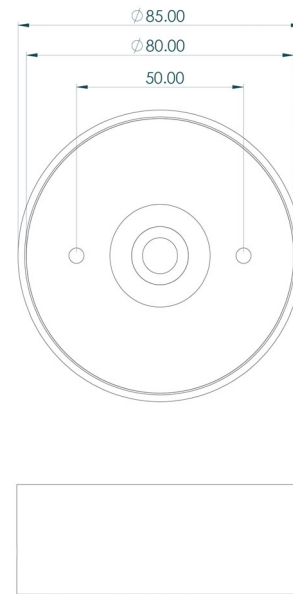

MAUA 20CM Wall Light

MLWL395ANTBRS Antique Brass

MATERIAL	Brass
HEIGHT	20cm 7.87"
WIDTH DIAMETER	20cm 7.87"
LENGTH PROJECTION	14cm 5.51"
WEIGHT	0.94KG 2.07lbs
LAMP HOLDER	E27 or E26 *
MAX WATTAGE	40W x 1
VOLTAGE	220/240v or 110/120v *
IP RATING	20
CLASS PROTECTION	I
SHADE CODE	-
CABLE CHAIN BAR LENGT	n/a
CABLE TYPE	-

MAUA 20CM Wall Light

MLWL395ANTSLV Antique Silver

MATERIAL	Brass
HEIGHT	20cm 7.87"
WIDTH DIAMETER	20cm 7.87"
LENGTH PROJECTION	14cm 5.51"
WEIGHT	0.94KG 2.07lbs
LAMP HOLDER	E27 or E26 *
MAX WATTAGE	40W x 1
VOLTAGE	220/240v or 110/120v *
IP RATING	20
CLASS PROTECTION	I
SHADE CODE	-
CABLE CHAIN BAR LENGT	n/a
CABLE TYPE	-

Fixing Bracket MLWB13 | Antique Silver
 * Fixing bracket may differ for UL wired products.

MAUA 20CM Wall Light

MLWL395POLBRS Polished Brass

MATERIAL	Brass
HEIGHT	20cm 7.87"
WIDTH DIAMETER	20cm 7.87"
LENGTH PROJECTION	14cm 5.51"
WEIGHT	0.94KG 2.07lbs
LAMP HOLDER	E27 or E26 *
MAX WATTAGE	40W x 1
VOLTAGE	220/240v or 110/120v *
IP RATING	20
CLASS PROTECTION	I
SHADE CODE	-
CABLE CHAIN BAR LENGT	n/a
CABLE TYPE	-

MAUA 20CM Wall Light

MLWL395SATBRS Satin Brass

MATERIAL	Brass
HEIGHT	20cm 7.87"
WIDTH DIAMETER	20cm 7.87"
LENGTH PROJECTION	14cm 5.51"
WEIGHT	0.94KG 2.07lbs
LAMP HOLDER	E27 or E26 *
MAX WATTAGE	40W x 1
VOLTAGE	220/240v or 110/120v *
IP RATING	20
CLASS PROTECTION	I
SHADE CODE	-
CABLE CHAIN BAR LENGT	n/a
CABLE TYPE	-