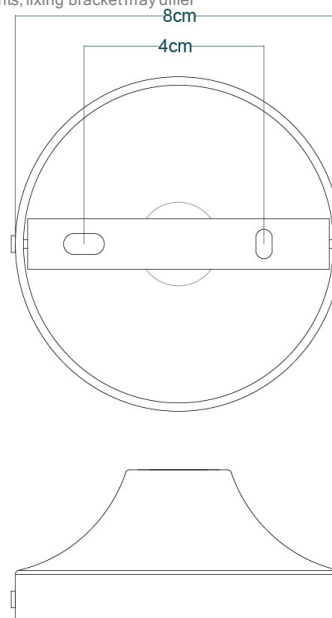

Fixing Bracket MLWB03 | Satin Brass

*For UL wired lights, fixing bracket may differ

Product Notes:

1) Lamps not included with light fixture. 2) All products are individually hand crafted, therefore may differ slightly within manufacturing tolerances. 3) Please refer to: <http://www.mullanlighting.com/terms> for full list of Terms & Conditions. 4) Cable/Chain can be shortened during installation. 5) Longer Cable/Chain available on request. 6) Additional colour finishes available on request. 7.) Dimensions do not include lamps. 8.) Products wired to UL standards will operate at 110/120v with the appropriate lampholders.