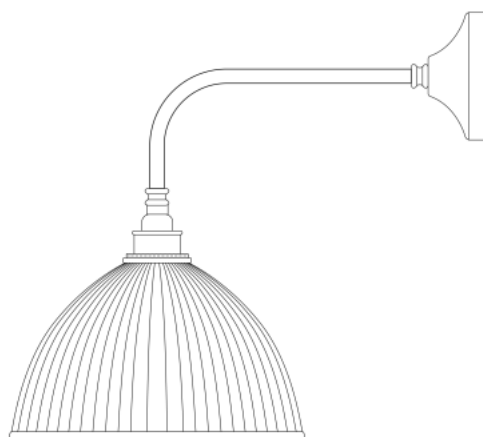

## DHAKA Wall Light

MLWL227POLBRS Polished Brass

MATERIAL	Brass   Glass
HEIGHT	28cm   11.02"
WIDTH   DIAMETER	21.5cm   8.46"
LENGTH   PROJECTION	31cm   12.2"
WEIGHT	1KG   2.2lbs
LAMPHOLDER	E27 or E26
MAX WATTAGE	40W x 1
VOLTAGE	220/240v or 110/120v
IP RATING	20
CLASS PROTECTION	I
SHADE	GL096
FLEX   BAR   CHAIN LENGT	n/a
CABLE TYPE	-

### Fixing Bracket MLWB03 | Polished Brass

\*For UL wired lights, fixing bracket may differ

## DHAKA Wall Light

MLWL227SATBRS Satin Brass

MATERIAL	Brass   Glass
HEIGHT	28cm   11.02"
WIDTH   DIAMETER	21.5cm   8.46"
LENGTH   PROJECTION	31cm   12.2"
WEIGHT	1KG   2.2lbs
LAMPHOLDER	E27 or E26
MAX WATTAGE	40W x 1
VOLTAGE	220/240v or 110/120v
IP RATING	20
CLASS PROTECTION	I
SHADE	GL096
FLEX   BAR   CHAIN LENGT	n/a
CABLE TYPE	-