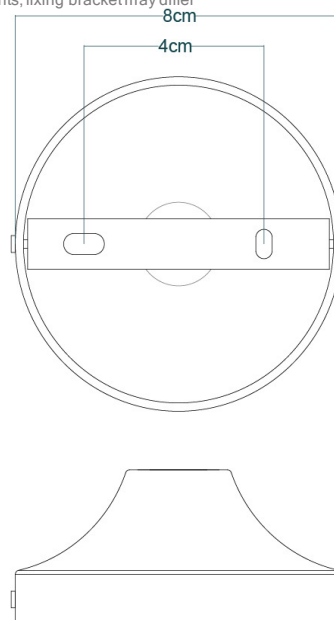

Fixing Bracket MLWB03 | Antique Brass

*For UL wired lights, fixing bracket may differ

Product Notes:

1) Lamps not included with light fixture. 2) All products are individually hand crafted, therefore may differ slightly within manufacturing tolerances. 3) Please refer to: <http://www.mullanlighting.com/terms> for full list of Terms & Conditions. 4) Cable/Chain can be shortened during installation. 5) Longer Cable/Chain available on request. 6) Additional colour finishes available on request. 7.) Dimensions do not include lamps. 8.) Products wired to UL standards will operate at 110/120v with the appropriate lampholders.