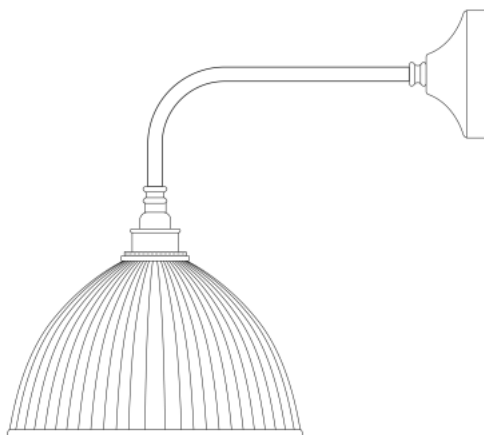

## DHAKA Wall Light

MLWL227ANTBRS Antique Brass

MATERIAL	Brass   Glass
HEIGHT	28cm   11.02"
WIDTH   DIAMETER	21.5cm   8.46"
LENGTH   PROJECTION	31cm   12.2"
WEIGHT	1KG   2.2lbs
LAMPHOLDER	E27 or E26
MAX WATTAGE	40W x 1
VOLTAGE	220/240v or 110/120v
IP RATING	20
CLASS PROTECTION	I
SHADE	GL096
FLEX   BAR   CHAIN LENGT	n/a
CABLE TYPE	-

## DHAKA Wall Light

MLWL227ANTSLV Antique Silver

MATERIAL	Brass   Glass
HEIGHT	28cm   11.02"
WIDTH   DIAMETER	21.5cm   8.46"
LENGTH   PROJECTION	31cm   12.2"
WEIGHT	1KG   2.2lbs
LAMPHOLDER	E27 or E26
MAX WATTAGE	40W x 1
VOLTAGE	220/240v or 110/120v
IP RATING	20
CLASS PROTECTION	I
SHADE	GL096
FLEX   BAR   CHAIN LENGT	n/a
CABLE TYPE	-

### Fixing Bracket MLWB03 | Antique Silver

\*For UL wired lights, fixing bracket may differ

## DHAKA Wall Light

MLWL227POLBRS Polished Brass

MATERIAL	Brass   Glass
HEIGHT	28cm   11.02"
WIDTH   DIAMETER	21.5cm   8.46"
LENGTH   PROJECTION	31cm   12.2"
WEIGHT	1KG   2.2lbs
LAMPHOLDER	E27 or E26
MAX WATTAGE	40W x 1
VOLTAGE	220/240v or 110/120v
IP RATING	20
CLASS PROTECTION	I
SHADE	GL096
FLEX   BAR   CHAIN LENGT	n/a
CABLE TYPE	-