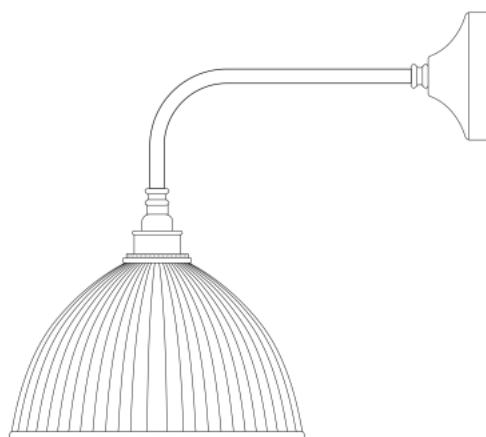

## DHAKA Wall Light

MLWL227ANTBRS Antique Brass

MATERIAL	Brass   Glass
HEIGHT	28cm   11.02"
WIDTH   DIAMETER	21.5cm   8.46"
LENGTH   PROJECTION	31cm   12.2"
WEIGHT	1KG   2.2lbs
LAMPHOLDER	E27 or E26
MAX WATTAGE	40W x 1
VOLTAGE	220/240v or 110/120v
IP RATING	20
CLASS PROTECTION	I
SHADE	GL096
FLEX   BAR   CHAIN LENGT	n/a
CABLE TYPE	-

### Fixing Bracket MLWB03 | Antique Brass

\*For UL wired lights, fixing bracket may differ

## DHAKA Wall Light

MLWL227ANTSLV Antique Silver

MATERIAL	Brass   Glass
HEIGHT	28cm   11.02"
WIDTH   DIAMETER	21.5cm   8.46"
LENGTH   PROJECTION	31cm   12.2"
WEIGHT	1KG   2.2lbs
LAMPHOLDER	E27 or E26
MAX WATTAGE	40W x 1
VOLTAGE	220/240v or 110/120v
IP RATING	20
CLASS PROTECTION	I
SHADE	GL096
FLEX   BAR   CHAIN LENGT	n/a
CABLE TYPE	-