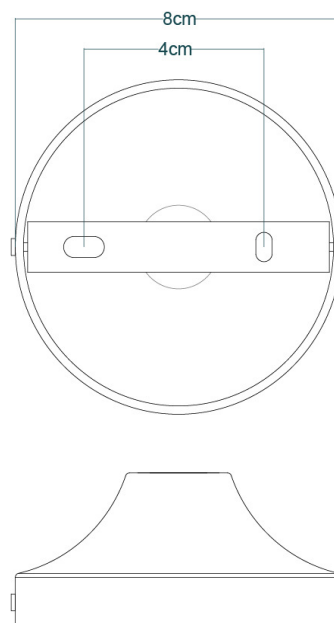

ALLEN Wall Light

MLWL359SATBRS Satin Brass

MATERIAL	Brass Glass
HEIGHT	37cm 14.57"
WIDTH DIAMETER	14.5cm 5.71"
LENGTH PROJECTION	23cm 9.06"
WEIGHT	0.98KG 2.16lbs
LAMPHOLDER	E27 x 1
MAX WATTAGE	40W x 1
VOLTAGE	220/240v
IP RATING	20
CLASS PROTECTION	I
SHADE	GL084
FLEX BAR CHAIN LENGT	n/a
CABLE TYPE	-

Fixing Bracket MLWB03 | Satin Brass

Product Notes:

1) Lamps not included with light fixture. 2) All products are individually hand crafted, therefore may differ slightly within manufacturing tolerances. 3) Please refer to: <http://www.mullanlighting.com/terms> for full list of Terms & Conditions. 4) Cable/Chain can be shortened during installation. 5) Longer Cable/Chain available on request. 6) Additional colour finishes available on request. 7.) Dimensions do not include lamps. 8.) Products wired to UL standards will operate at 110/120v with the appropriate lampholders.