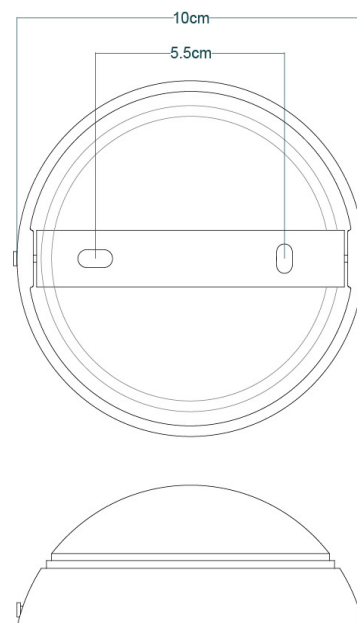

MATERIAL	Brass | Glass
HEIGHT	34cm | 13.39"
WIDTH | DIAMETER	11cm | 4.33"
LENGTH | PROJECTION	32cm | 12.6"
WEIGHT	1.95KG | 4.3lbs
LAMPHOLDER	E14 x 1
MAX WATTAGE	40W x 1
VOLTAGE	220/240v
IP RATING	20
CLASS PROTECTION	I
SHADE	GL066
FLEX | BAR | CHAIN LENGT	n/a
CABLE TYPE	-

Fixing Bracket MLWB01 | Antique Brass