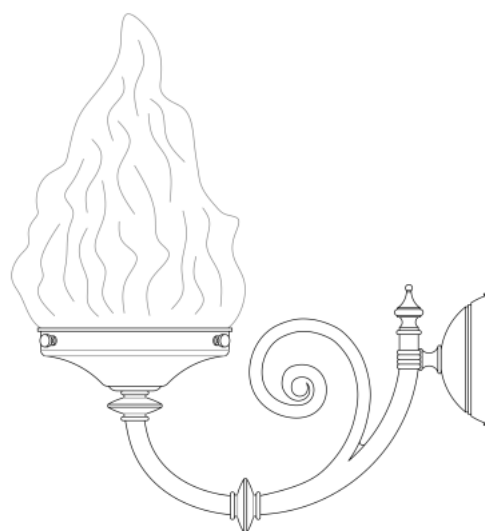

DARWIN Wall Light

MLWL354ANTBRS Antique Brass

MATERIAL	Brass Glass
HEIGHT	34cm 13.39"
WIDTH DIAMETER	11cm 4.33"
LENGTH PROJECTION	32cm 12.6"
WEIGHT	1.95KG 4.3lbs
LAMPHOLDER	E14 x 1
MAX WATTAGE	40W x 1
VOLTAGE	220/240v
IP RATING	20
CLASS PROTECTION	I
SHADE	GL066
FLEX BAR CHAIN LENGT	n/a
CABLE TYPE	-

DARWIN Wall Light

MLWL354ANTSLV Antique Silver

MATERIAL	Brass Glass
HEIGHT	34cm 13.39"
WIDTH DIAMETER	11cm 4.33"
LENGTH PROJECTION	32cm 12.6"
WEIGHT	1.95KG 4.3lbs
LAMPHOLDER	E14 x 1
MAX WATTAGE	40W x 1
VOLTAGE	220/240v
IP RATING	20
CLASS PROTECTION	I
SHADE	GL066
FLEX BAR CHAIN LENGT	n/a
CABLE TYPE	-

Fixing Bracket MLWB01 | Antique Silver

Product Notes:

1) Lamps not included with light fixture. 2) All products are individually hand crafted, therefore may differ slightly within manufacturing tolerances. 3) Please refer to: <http://www.mullanlighting.com/terms> for full list of Terms & Conditions. 4) Cable/Chain can be shortened during installation. 5) Longer Cable/Chain available on request. 6) Additional colour finishes available on request. 7.) Dimensions do not include lamps. 8.) Products wired to UL standards will operate at 110/120v with the appropriate lampholders.

MATERIAL	Brass Glass
HEIGHT	34cm 13.39"
WIDTH DIAMETER	11cm 4.33"
LENGTH PROJECTION	32cm 12.6"
WEIGHT	1.95KG 4.3lbs
LAMPHOLDER	E14 x 1
MAX WATTAGE	40W x 1
VOLTAGE	220/240v
IP RATING	20
CLASS PROTECTION	I
SHADE	GL066
FLEX BAR CHAIN LENGT	n/a
CABLE TYPE	-