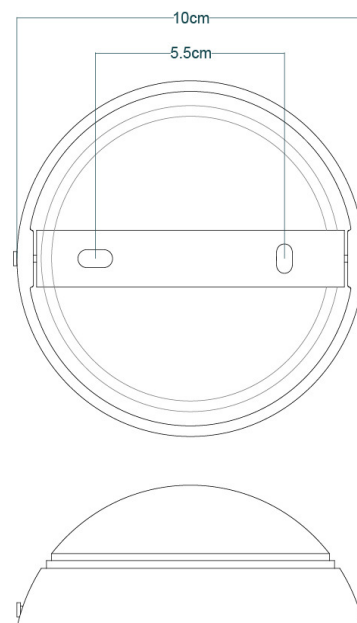

MATERIAL	Brass | Glass
HEIGHT	27cm | 10.63"
WIDTH | DIAMETER	40cm | 15.75"
LENGTH | PROJECTION	24cm | 9.45"
WEIGHT	1.2KG | 2.65lbs
LAMPHOLDER	E27 x 2
MAX WATTAGE	40W x 2
VOLTAGE	220/240v
IP RATING	20
CLASS PROTECTION	I
SHADE	GL158 x 2
FLEX | BAR | CHAIN LENGT	n/a
CABLE TYPE	-

Fixing Bracket MLWB01 | Polished Brass