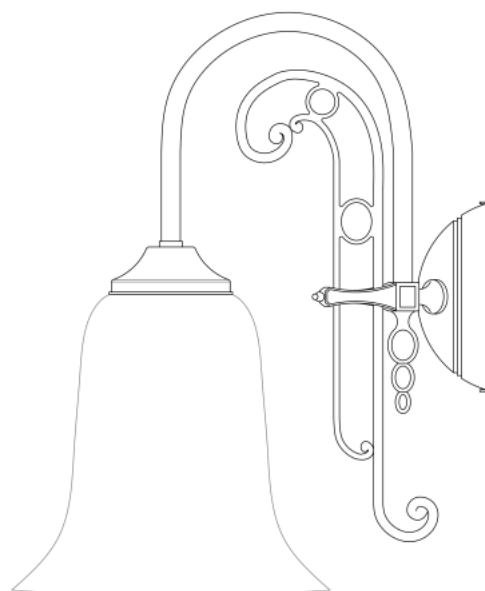

MEDAN Wall Light

MLWL347ANTBRS Antique Brass

MATERIAL	Brass Glass
HEIGHT	27cm 10.63"
WIDTH DIAMETER	40cm 15.75"
LENGTH PROJECTION	24cm 9.45"
WEIGHT	1.2KG 2.65lbs
LAMPHOLDER	E27 x 2
MAX WATTAGE	40W x 2
VOLTAGE	220/240v
IP RATING	20
CLASS PROTECTION	I
SHADE	GL158 x 2
FLEX BAR CHAIN LENGT	n/a
CABLE TYPE	-

Fixing Bracket MLWB01 | Antique Brass

MEDAN Wall Light

MLWL347ANTSLV Antique Silver

MATERIAL	Brass Glass
HEIGHT	27cm 10.63"
WIDTH DIAMETER	40cm 15.75"
LENGTH PROJECTION	24cm 9.45"
WEIGHT	1.2KG 2.65lbs
LAMPHOLDER	E27 x 2
MAX WATTAGE	40W x 2
VOLTAGE	220/240v
IP RATING	20
CLASS PROTECTION	I
SHADE	GL158 x 2
FLEX BAR CHAIN LENGT	n/a
CABLE TYPE	-

Fixing Bracket MLWB01 | Antique Silver

Product Notes:

1) Lamps not included with light fixture. 2) All products are individually hand crafted, therefore may differ slightly within manufacturing tolerances. 3) Please refer to: <http://www.mullanlighting.com/terms> for full list of Terms & Conditions. 4) Cable/Chain can be shortened during installation. 5) Longer Cable/Chain available on request. 6) Additional colour finishes available on request. 7.) Dimensions do not include lamps. 8.) Products wired to UL standards will operate at 110/120v with the appropriate lampholders.

MEDAN Wall Light

MLWL347POLBRS Polished Brass

MATERIAL	Brass Glass
HEIGHT	27cm 10.63"
WIDTH DIAMETER	40cm 15.75"
LENGTH PROJECTION	24cm 9.45"
WEIGHT	1.2KG 2.65lbs
LAMPHOLDER	E27 x 2
MAX WATTAGE	40W x 2
VOLTAGE	220/240v
IP RATING	20
CLASS PROTECTION	I
SHADE	GL158 x 2
FLEX BAR CHAIN LENGT	n/a
CABLE TYPE	-