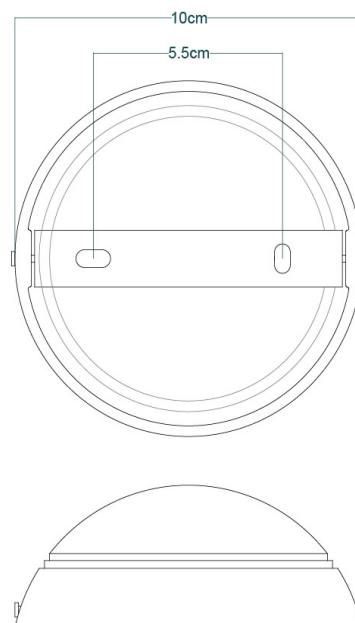

MEDAN Wall Light

MLWL347ANTBRS Antique Brass

MATERIAL	Brass Glass
HEIGHT	27cm 10.63"
WIDTH DIAMETER	40cm 15.75"
LENGTH PROJECTION	24cm 9.45"
WEIGHT	1.2KG 2.65lbs
LAMPHOLDER	E27 x 2
MAX WATTAGE	40W x 2
VOLTAGE	220/240v
IP RATING	20
CLASS PROTECTION	I
SHADE	GL158 x 2
FLEX BAR CHAIN LENGT	n/a
CABLE TYPE	-

Fixing Bracket MLWB01 | Antique Brass

MEDAN Wall Light

MLWL347ANTSLV Antique Silver

MATERIAL	Brass Glass
HEIGHT	27cm 10.63"
WIDTH DIAMETER	40cm 15.75"
LENGTH PROJECTION	24cm 9.45"
WEIGHT	1.2KG 2.65lbs
LAMPHOLDER	E27 x 2
MAX WATTAGE	40W x 2
VOLTAGE	220/240v
IP RATING	20
CLASS PROTECTION	I
SHADE	GL158 x 2
FLEX BAR CHAIN LENGT	n/a
CABLE TYPE	-

MEDAN Wall Light

MLWL347POLBRS Polished Brass

MATERIAL	Brass Glass
HEIGHT	27cm 10.63"
WIDTH DIAMETER	40cm 15.75"
LENGTH PROJECTION	24cm 9.45"
WEIGHT	1.2KG 2.65lbs
LAMPHOLDER	E27 x 2
MAX WATTAGE	40W x 2
VOLTAGE	220/240v
IP RATING	20
CLASS PROTECTION	I
SHADE	GL158 x 2
FLEX BAR CHAIN LENGT	n/a
CABLE TYPE	-