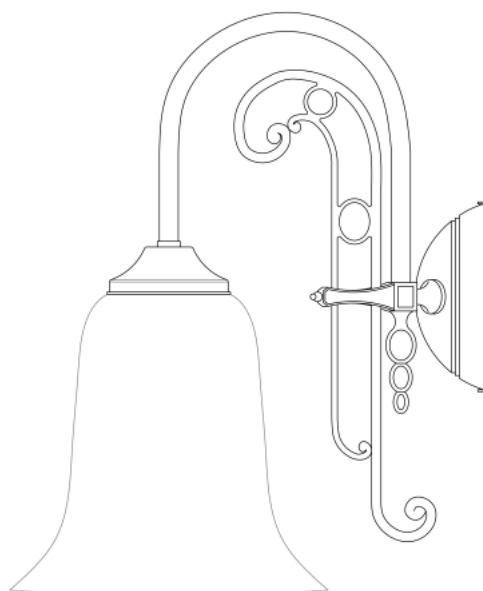

MEDAN Wall Light

MLWL347ANTBRS Antique Brass

MATERIAL	Brass Glass
HEIGHT	27cm 10.63"
WIDTH DIAMETER	40cm 15.75"
LENGTH PROJECTION	24cm 9.45"
WEIGHT	1.2KG 2.65lbs
LAMPHOLDER	E27 x 2
MAX WATTAGE	40W x 2
VOLTAGE	220/240v
IP RATING	20
CLASS PROTECTION	I
SHADE	GL158 x 2
FLEX BAR CHAIN LENGT	n/a
CABLE TYPE	-

Fixing Bracket MLWB01 | Antique Brass

MEDAN Wall Light

MLWL347ANTSLV Antique Silver

MATERIAL	Brass Glass
HEIGHT	27cm 10.63"
WIDTH DIAMETER	40cm 15.75"
LENGTH PROJECTION	24cm 9.45"
WEIGHT	1.2KG 2.65lbs
LAMPHOLDER	E27 x 2
MAX WATTAGE	40W x 2
VOLTAGE	220/240v
IP RATING	20
CLASS PROTECTION	I
SHADE	GL158 x 2
FLEX BAR CHAIN LENGT	n/a
CABLE TYPE	-

Fixing Bracket MLWB01 | Antique Silver

Product Notes:

1) Lamps not included with light fixture. 2) All products are individually hand crafted, therefore may differ slightly within manufacturing tolerances. 3) Please refer to: <http://www.mullanlighting.com/terms> for full list of Terms & Conditions. 4) Cable/Chain can be shortened during installation. 5) Longer Cable/Chain available on request. 6) Additional colour finishes available on request. 7.) Dimensions do not include lamps. 8.) Products wired to UL standards will operate at 110/120v with the appropriate lampholders.

MEDAN Wall Light

MLWL347POLBRS Polished Brass

MATERIAL	Brass Glass
HEIGHT	27cm 10.63"
WIDTH DIAMETER	40cm 15.75"
LENGTH PROJECTION	24cm 9.45"
WEIGHT	1.2KG 2.65lbs
LAMPHOLDER	E27 x 2
MAX WATTAGE	40W x 2
VOLTAGE	220/240v
IP RATING	20
CLASS PROTECTION	I
SHADE	GL158 x 2
FLEX BAR CHAIN LENGT	n/a
CABLE TYPE	-