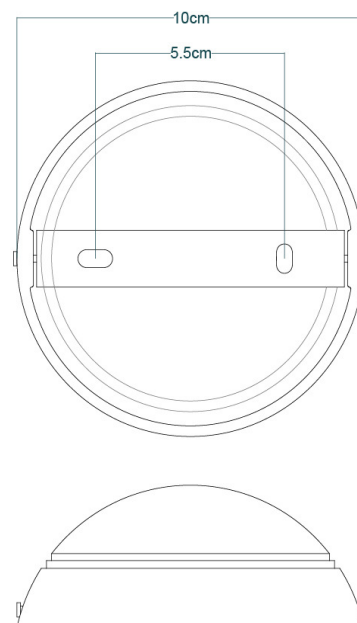

MATERIAL	Brass | Glass
HEIGHT	27cm | 10.63"
WIDTH | DIAMETER	40cm | 15.75"
LENGTH | PROJECTION	24cm | 9.45"
WEIGHT	1.2KG | 2.65lbs
LAMPHOLDER	E27 x 2
MAX WATTAGE	40W x 2
VOLTAGE	220/240v
IP RATING	20
CLASS PROTECTION	I
SHADE	GL158 x 2
FLEX | BAR | CHAIN LENGT	n/a
CABLE TYPE	-

Fixing Bracket MLWB01 | Antique Silver