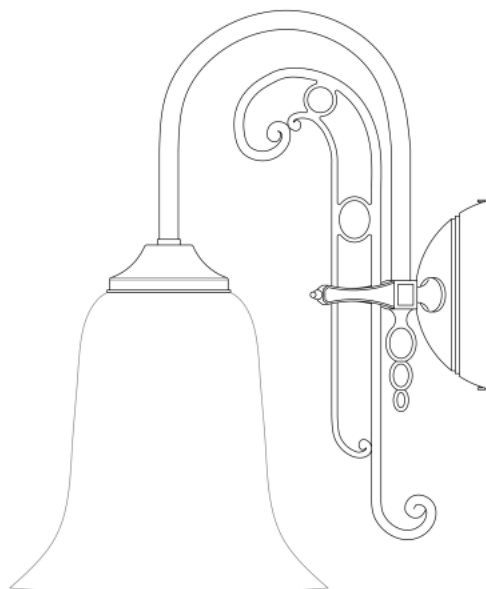

MEDAN Wall Light

MLWL347ANTBRS Antique Brass

MATERIAL	Brass Glass
HEIGHT	27cm 10.63"
WIDTH DIAMETER	40cm 15.75"
LENGTH PROJECTION	24cm 9.45"
WEIGHT	1.2KG 2.65lbs
LAMPHOLDER	E27 x 2
MAX WATTAGE	40W x 2
VOLTAGE	220/240v
IP RATING	20
CLASS PROTECTION	I
SHADE	GL158 x 2
FLEX BAR CHAIN LENGT	n/a
CABLE TYPE	-

Fixing Bracket MLWB01 | Antique Brass

MEDAN Wall Light

MLWL347ANTSLV Antique Silver

MATERIAL	Brass Glass
HEIGHT	27cm 10.63"
WIDTH DIAMETER	40cm 15.75"
LENGTH PROJECTION	24cm 9.45"
WEIGHT	1.2KG 2.65lbs
LAMPHOLDER	E27 x 2
MAX WATTAGE	40W x 2
VOLTAGE	220/240v
IP RATING	20
CLASS PROTECTION	I
SHADE	GL158 x 2
FLEX BAR CHAIN LENGT	n/a
CABLE TYPE	-

Fixing Bracket MLWB01 | Antique Silver

Product Notes:

1) Lamps not included with light fixture. 2) All products are individually hand crafted, therefore may differ slightly within manufacturing tolerances. 3) Please refer to: <http://www.mullanlighting.com/terms> for full list of Terms & Conditions. 4) Cable/Chain can be shortened during installation. 5) Longer Cable/Chain available on request. 6) Additional colour finishes available on request. 7.) Dimensions do not include lamps. 8.) Products wired to UL standards will operate at 110/120v with the appropriate lampholders.

MEDAN Wall Light

MLWL347POLBRS Polished Brass

MATERIAL	Brass Glass
HEIGHT	27cm 10.63"
WIDTH DIAMETER	40cm 15.75"
LENGTH PROJECTION	24cm 9.45"
WEIGHT	1.2KG 2.65lbs
LAMPHOLDER	E27 x 2
MAX WATTAGE	40W x 2
VOLTAGE	220/240v
IP RATING	20
CLASS PROTECTION	I
SHADE	GL158 x 2
FLEX BAR CHAIN LENGT	n/a
CABLE TYPE	-