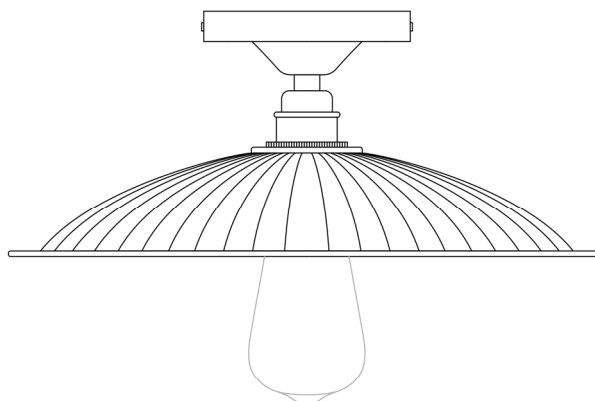

CALIX Ceiling Light

MLCF20POLBRS Polished Brass

MATERIAL	Brass Glass
HEIGHT	13cm 5.12"
WIDTH DIAMETER	30cm 11.81"
LENGTH PROJECTION	n/a
WEIGHT	1.3KG 2.87lbs
LAMPHOLDER	E27 x 1
MAX WATTAGE	40W x 1
VOLTAGE	220/240v
IP RATING	20
CLASS PROTECTION	I
SHADE	GL133
FLEX BAR CHAIN LENGT	n/a
CABLE TYPE	-

CALIX Ceiling Light

MLCF20POLCHR Polished Chrome

MATERIAL	Brass Glass
HEIGHT	13cm 5.12"
WIDTH DIAMETER	30cm 11.81"
LENGTH PROJECTION	n/a
WEIGHT	1.3KG 2.87lbs
LAMPHOLDER	E27 x 1
MAX WATTAGE	40W x 1
VOLTAGE	220/240v
IP RATING	20
CLASS PROTECTION	I
SHADE	GL133
FLEX BAR CHAIN LENGT	n/a
CABLE TYPE	-

Fixing Bracket MLWB02 | Polished Chrome

Product Notes:

1) Lamps not included with light fixture. 2) All products are individually hand crafted, therefore may differ slightly within manufacturing tolerances. 3) Please refer to: <http://www.mullanlighting.com/terms> for full list of Terms & Conditions. 4) Cable/Chain can be shortened during installation. 5) Longer Cable/Chain available on request. 6) Additional colour finishes available on request. 7.) Dimensions do not include lamps. 8.) Products wired to UL standards will operate at 110/120v with the appropriate lampholders.

CALIX Ceiling Light

MLCF20POLCOP Polished Copper

MATERIAL	Brass Copper Glass
HEIGHT	13cm 5.12"
WIDTH DIAMETER	30cm 11.81"
LENGTH PROJECTION	n/a
WEIGHT	1.3KG 2.87lbs
LAMPHOLDER	E27 x 1
MAX WATTAGE	40W x 1
VOLTAGE	220/240v
IP RATING	20
CLASS PROTECTION	I
SHADE	GL133
FLEX BAR CHAIN LENGT	n/a
CABLE TYPE	-