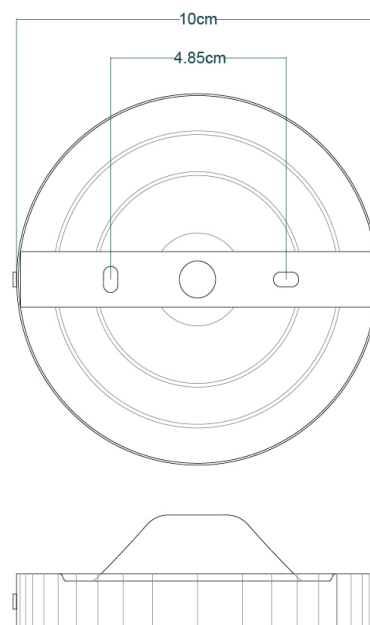

MATERIAL	Brass | Copper | Glass
HEIGHT	13cm | 5.12"
WIDTH | DIAMETER	30cm | 11.81"
LENGTH | PROJECTION	n/a
WEIGHT	1.3KG | 2.87lbs
LAMPHOLDER	E27 x 1
MAX WATTAGE	40W x 1
VOLTAGE	220/240v
IP RATING	20
CLASS PROTECTION	I
SHADE	GL133
FLEX | BAR | CHAIN LENGT	n/a
CABLE TYPE	-

Fixing Bracket MLWB02 | Copper