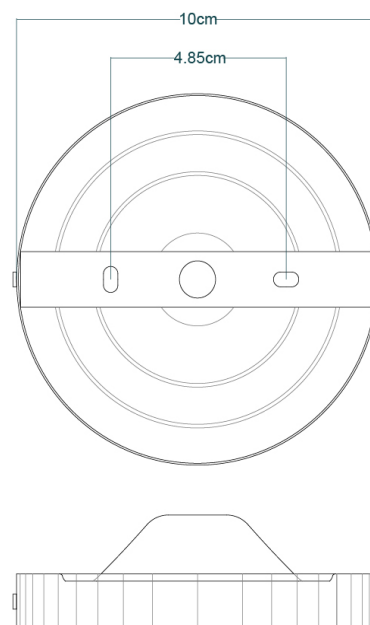

MATERIAL	Brass | Glass
HEIGHT	13cm | 5.12"
WIDTH | DIAMETER	30cm | 11.81"
LENGTH | PROJECTION	n/a
WEIGHT	1.3KG | 2.87lbs
LAMPHOLDER	E27 x 1
MAX WATTAGE	40W x 1
VOLTAGE	220/240v
IP RATING	20
CLASS PROTECTION	I
SHADE	GL133
FLEX | BAR | CHAIN LENGT	n/a
CABLE TYPE	-

Fixing Bracket MLWB02 | Antique Brass