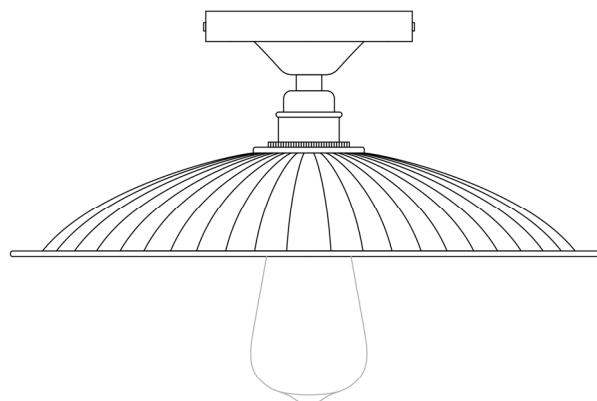

CALIX Ceiling Light

MLCF20ANTBRS Antique Brass

MATERIAL	Brass Glass
HEIGHT	13cm 5.12"
WIDTH DIAMETER	30cm 11.81"
LENGTH PROJECTION	n/a
WEIGHT	1.3KG 2.87lbs
LAMPHOLDER	E27 x 1
MAX WATTAGE	40W x 1
VOLTAGE	220/240v
IP RATING	20
CLASS PROTECTION	I
SHADE	GL133
FLEX BAR CHAIN LENGT	n/a
CABLE TYPE	-

CALIX Ceiling Light

MLCF20ANTSLV Antique Silver

MATERIAL	Brass Glass
HEIGHT	13cm 5.12"
WIDTH DIAMETER	30cm 11.81"
LENGTH PROJECTION	n/a
WEIGHT	1.3KG 2.87lbs
LAMPHOLDER	E27 x 1
MAX WATTAGE	40W x 1
VOLTAGE	220/240v
IP RATING	20
CLASS PROTECTION	I
SHADE	GL133
FLEX BAR CHAIN LENGT	n/a
CABLE TYPE	-

Fixing Bracket MLWB02 | Antique Silver

Product Notes:

1) Lamps not included with light fixture. 2) All products are individually hand crafted, therefore may differ slightly within manufacturing tolerances. 3) Please refer to: <http://www.mullanlighting.com/terms> for full list of Terms & Conditions. 4) Cable/Chain can be shortened during installation. 5) Longer Cable/Chain available on request. 6) Additional colour finishes available on request. 7.) Dimensions do not include lamps. 8.) Products wired to UL standards will operate at 110/120v with the appropriate lampholders.

CALIX Ceiling Light

MLCF20POLBRS Polished Brass

MATERIAL	Brass Glass
HEIGHT	13cm 5.12"
WIDTH DIAMETER	30cm 11.81"
LENGTH PROJECTION	n/a
WEIGHT	1.3KG 2.87lbs
LAMPHOLDER	E27 x 1
MAX WATTAGE	40W x 1
VOLTAGE	220/240v
IP RATING	20
CLASS PROTECTION	I
SHADE	GL133
FLEX BAR CHAIN LENGT	n/a
CABLE TYPE	-