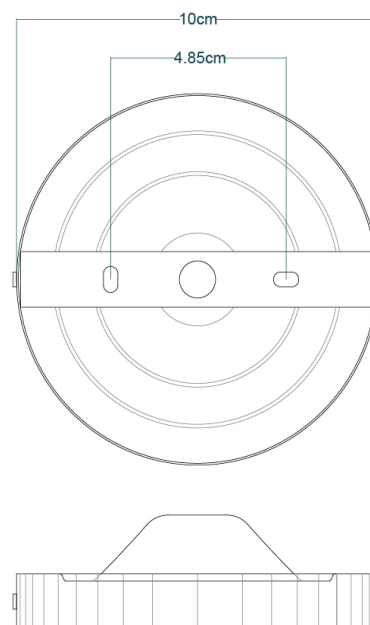

MATERIAL	Brass | Glass
HEIGHT	13cm | 5.12"
WIDTH | DIAMETER	30cm | 11.81"
LENGTH | PROJECTION	n/a
WEIGHT	1.3KG | 2.87lbs
LAMPHOLDER	E27 x 1
MAX WATTAGE	40W x 1
VOLTAGE	220/240v
IP RATING	20
CLASS PROTECTION	I
SHADE	GL133
FLEX | BAR | CHAIN LENGT	n/a
CABLE TYPE	-

Fixing Bracket MLWB02 | Satin Brass