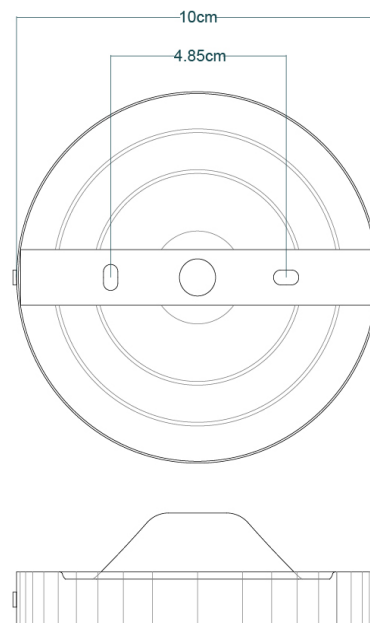

MATERIAL	Brass | Glass
HEIGHT	13cm | 5.12"
WIDTH | DIAMETER	30cm | 11.81"
LENGTH | PROJECTION	n/a
WEIGHT	1.3KG | 2.87lbs
LAMPHOLDER	E27 x 1
MAX WATTAGE	40W x 1
VOLTAGE	220/240v
IP RATING	20
CLASS PROTECTION	I
SHADE	GL133
FLEX | BAR | CHAIN LENGT	n/a
CABLE TYPE	-

Fixing Bracket MLWB02 | Polished Chrome