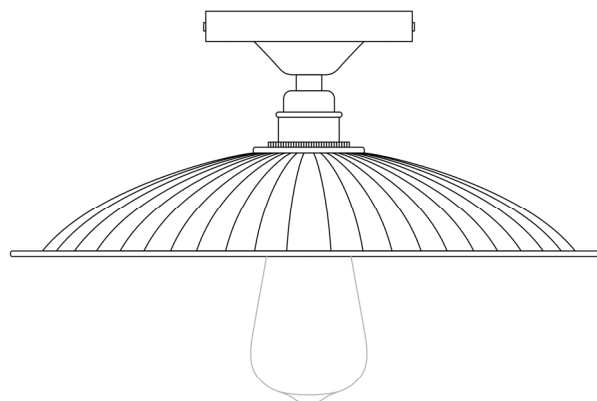

CALIX Ceiling Light

MLCF20POLBRS Polished Brass

MATERIAL	Brass Glass
HEIGHT	13cm 5.12"
WIDTH DIAMETER	30cm 11.81"
LENGTH PROJECTION	n/a
WEIGHT	1.3KG 2.87lbs
LAMPHOLDER	E27 x 1
MAX WATTAGE	40W x 1
VOLTAGE	220/240v
IP RATING	20
CLASS PROTECTION	I
SHADE	GL133
FLEX BAR CHAIN LENGT	n/a
CABLE TYPE	-

Fixing Bracket MLWB02 | Polished Brass

Product Notes:

1) Lamps not included with light fixture. 2) All products are individually hand crafted, therefore may differ slightly within manufacturing tolerances. 3) Please refer to: <http://www.mullanlighting.com/terms> for full list of Terms & Conditions. 4) Cable/Chain can be shortened during installation. 5) Longer Cable/Chain available on request. 6) Additional colour finishes available on request. 7.) Dimensions do not include lamps. 8.) Products wired to UL standards will operate at 110/120v with the appropriate lampholders.

CALIX Ceiling Light

MLCF20POLCHR Polished Chrome

MATERIAL	Brass Glass
HEIGHT	13cm 5.12"
WIDTH DIAMETER	30cm 11.81"
LENGTH PROJECTION	n/a
WEIGHT	1.3KG 2.87lbs
LAMPHOLDER	E27 x 1
MAX WATTAGE	40W x 1
VOLTAGE	220/240v
IP RATING	20
CLASS PROTECTION	I
SHADE	GL133
FLEX BAR CHAIN LENGT	n/a
CABLE TYPE	-

CALIX Ceiling Light

MLCF20POLCOP Polished Copper

MATERIAL	Brass Copper Glass
HEIGHT	13cm 5.12"
WIDTH DIAMETER	30cm 11.81"
LENGTH PROJECTION	n/a
WEIGHT	1.3KG 2.87lbs
LAMPHOLDER	E27 x 1
MAX WATTAGE	40W x 1
VOLTAGE	220/240v
IP RATING	20
CLASS PROTECTION	I
SHADE	GL133
FLEX BAR CHAIN LENGT	n/a
CABLE TYPE	-