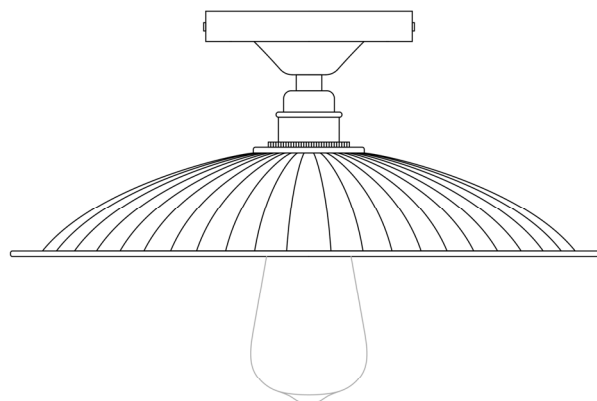

CALIX Ceiling Light

MLCF20POLCHR Polished Chrome

MATERIAL	Brass Glass
HEIGHT	13cm 5.12"
WIDTH DIAMETER	30cm 11.81"
LENGTH PROJECTION	n/a
WEIGHT	1.3KG 2.87lbs
LAMPHOLDER	E27 x 1
MAX WATTAGE	40W x 1
VOLTAGE	220/240v
IP RATING	20
CLASS PROTECTION	I
SHADE	GL133
FLEX BAR CHAIN LENGT	n/a
CABLE TYPE	-

CALIX Ceiling Light

MLCF20POLCOP Polished Copper

MATERIAL	Brass Copper Glass
HEIGHT	13cm 5.12"
WIDTH DIAMETER	30cm 11.81"
LENGTH PROJECTION	n/a
WEIGHT	1.3KG 2.87lbs
LAMPHOLDER	E27 x 1
MAX WATTAGE	40W x 1
VOLTAGE	220/240v
IP RATING	20
CLASS PROTECTION	I
SHADE	GL133
FLEX BAR CHAIN LENGT	n/a
CABLE TYPE	-

Fixing Bracket MLWB02 | Copper

Product Notes:

1) Lamps not included with light fixture. 2) All products are individually hand crafted, therefore may differ slightly within manufacturing tolerances. 3) Please refer to: <http://www.mullanlighting.com/terms> for full list of Terms & Conditions. 4) Cable/Chain can be shortened during installation. 5) Longer Cable/Chain available on request. 6) Additional colour finishes available on request. 7.) Dimensions do not include lamps. 8.) Products wired to UL standards will operate at 110/120v with the appropriate lampholders.

CALIX Ceiling Light

MLCF20SATBRS Satin Brass

MATERIAL	Brass Glass
HEIGHT	13cm 5.12"
WIDTH DIAMETER	30cm 11.81"
LENGTH PROJECTION	n/a
WEIGHT	1.3KG 2.87lbs
LAMPHOLDER	E27 x 1
MAX WATTAGE	40W x 1
VOLTAGE	220/240v
IP RATING	20
CLASS PROTECTION	I
SHADE	GL133
FLEX BAR CHAIN LENGT	n/a
CABLE TYPE	-