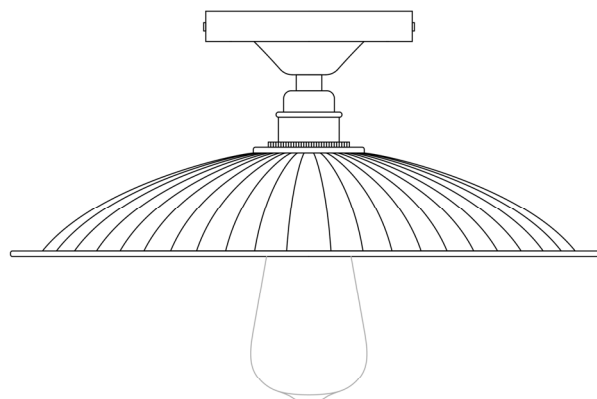

CALIX Ceiling Light

MLCF20ANTBRS Antique Brass

MATERIAL	Brass Glass
HEIGHT	13cm 5.12"
WIDTH DIAMETER	30cm 11.81"
LENGTH PROJECTION	n/a
WEIGHT	1.3KG 2.87lbs
LAMPHOLDER	E27 x 1
MAX WATTAGE	40W x 1
VOLTAGE	220/240v
IP RATING	20
CLASS PROTECTION	I
SHADE	GL133
FLEX BAR CHAIN LENGT	n/a
CABLE TYPE	-

Fixing Bracket MLWB02 | Antique Brass

Product Notes:

1) Lamps not included with light fixture. 2) All products are individually hand crafted, therefore may differ slightly within manufacturing tolerances. 3) Please refer to: <http://www.mullanlighting.com/terms> for full list of Terms & Conditions. 4) Cable/Chain can be shortened during installation. 5) Longer Cable/Chain available on request. 6) Additional colour finishes available on request. 7.) Dimensions do not include lamps. 8.) Products wired to UL standards will operate at 110/120v with the appropriate lampholders.

CALIX Ceiling Light

MLCF20ANTSLV Antique Silver

MATERIAL	Brass Glass
HEIGHT	13cm 5.12"
WIDTH DIAMETER	30cm 11.81"
LENGTH PROJECTION	n/a
WEIGHT	1.3KG 2.87lbs
LAMPHOLDER	E27 x 1
MAX WATTAGE	40W x 1
VOLTAGE	220/240v
IP RATING	20
CLASS PROTECTION	I
SHADE	GL133
FLEX BAR CHAIN LENGT	n/a
CABLE TYPE	-

CALIX Ceiling Light

MLCF20POLBRS Polished Brass

MATERIAL	Brass Glass
HEIGHT	13cm 5.12"
WIDTH DIAMETER	30cm 11.81"
LENGTH PROJECTION	n/a
WEIGHT	1.3KG 2.87lbs
LAMPHOLDER	E27 x 1
MAX WATTAGE	40W x 1
VOLTAGE	220/240v
IP RATING	20
CLASS PROTECTION	I
SHADE	GL133
FLEX BAR CHAIN LENGT	n/a
CABLE TYPE	-