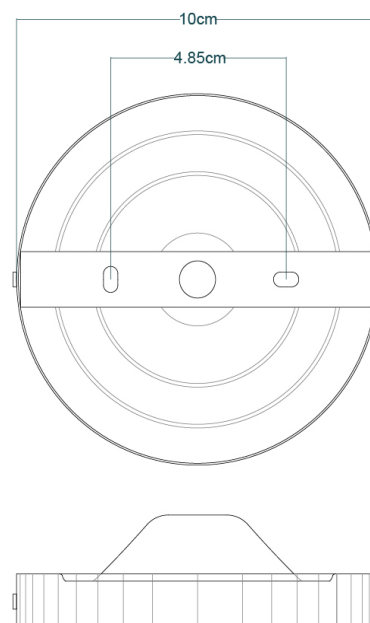

MATERIAL	Brass | Glass
HEIGHT	32cm | 12.6"
WIDTH | DIAMETER	25cm | 9.84"
LENGTH | PROJECTION	n/a
WEIGHT	1.18KG | 2.6lbs
LAMPHOLDER	E27 x 1
MAX WATTAGE	60W x 1
VOLTAGE	220/240v
IP RATING	20
CLASS PROTECTION	I
SHADE	GL044D
FLEX | BAR | CHAIN LENGT	n/a
CABLE TYPE	-

Fixing Bracket MLWB02 | Polished Brass