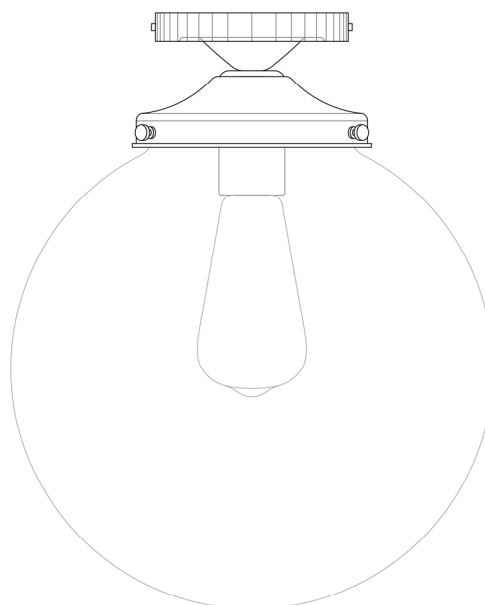

YEREVAN 25CM Ceiling Light

MLCF29ANTSLV Antique Silver

MATERIAL	Brass Glass
HEIGHT	32cm 12.6"
WIDTH DIAMETER	25cm 9.84"
LENGTH PROJECTION	n/a
WEIGHT	1.18KG 2.6lbs
LAMPHOLDER	E27 x 1
MAX WATTAGE	60W x 1
VOLTAGE	220/240v
IP RATING	20
CLASS PROTECTION	I
SHADE	GL044D
FLEX BAR CHAIN LENGT	n/a
CABLE TYPE	-

YEREVAN 25CM Ceiling Light

MLCF29POLBRS Polished Brass

MATERIAL	Brass Glass
HEIGHT	32cm 12.6"
WIDTH DIAMETER	25cm 9.84"
LENGTH PROJECTION	n/a
WEIGHT	1.18KG 2.6lbs
LAMPHOLDER	E27 x 1
MAX WATTAGE	60W x 1
VOLTAGE	220/240v
IP RATING	20
CLASS PROTECTION	I
SHADE	GL044D
FLEX BAR CHAIN LENGT	n/a
CABLE TYPE	-

Fixing Bracket MLWB02 | Polished Brass

Product Notes:

1) Lamps not included with light fixture. 2) All products are individually hand crafted, therefore may differ slightly within manufacturing tolerances. 3) Please refer to: <http://www.mullanlighting.com/terms> for full list of Terms & Conditions. 4) Cable/Chain can be shortened during installation. 5) Longer Cable/Chain available on request. 6) Additional colour finishes available on request. 7.) Dimensions do not include lamps. 8.) Products wired to UL standards will operate at 110/120v with the appropriate lampholders.

YEREVAN 25CM Ceiling Light

MLCF29POLCHR Polished Chrome

MATERIAL	Brass Glass
HEIGHT	32cm 12.6"
WIDTH DIAMETER	25cm 9.84"
LENGTH PROJECTION	n/a
WEIGHT	1.18KG 2.6lbs
LAMPHOLDER	E27 x 1
MAX WATTAGE	60W x 1
VOLTAGE	220/240v
IP RATING	20
CLASS PROTECTION	I
SHADE	GL044D
FLEX BAR CHAIN LENGT	n/a
CABLE TYPE	-