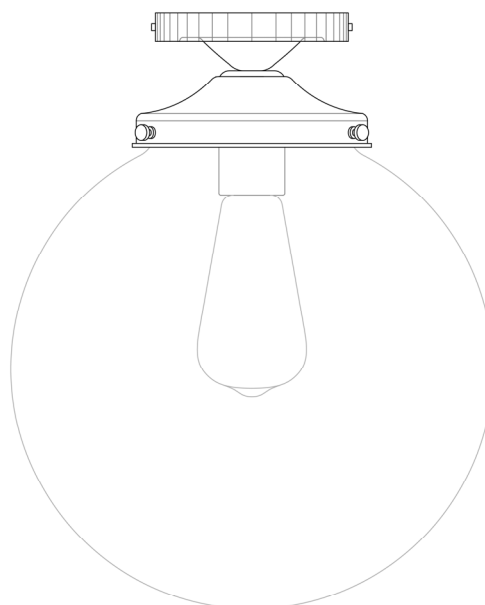

YEREVAN 25CM Ceiling Light

MLCF29ANTBRS Antique Brass

MATERIAL	Brass Glass
HEIGHT	32cm 12.6"
WIDTH DIAMETER	25cm 9.84"
LENGTH PROJECTION	n/a
WEIGHT	1.18KG 2.6lbs
LAMPHOLDER	E27 x 1
MAX WATTAGE	60W x 1
VOLTAGE	220/240v
IP RATING	20
CLASS PROTECTION	I
SHADE	GL044D
FLEX BAR CHAIN LENGT	n/a
CABLE TYPE	-

Fixing Bracket MLWB02 | Antique Brass

Product Notes:

1) Lamps not included with light fixture. 2) All products are individually hand crafted, therefore may differ slightly within manufacturing tolerances. 3) Please refer to: <http://www.mullanlighting.com/terms> for full list of Terms & Conditions. 4) Cable/Chain can be shortened during installation. 5) Longer Cable/Chain available on request. 6) Additional colour finishes available on request. 7.) Dimensions do not include lamps. 8.) Products wired to UL standards will operate at 110/120v with the appropriate lampholders.

YEREVAN 25CM Ceiling Light

MLCF29ANTSLV Antique Silver

MATERIAL	Brass Glass
HEIGHT	32cm 12.6"
WIDTH DIAMETER	25cm 9.84"
LENGTH PROJECTION	n/a
WEIGHT	1.18KG 2.6lbs
LAMPHOLDER	E27 x 1
MAX WATTAGE	60W x 1
VOLTAGE	220/240v
IP RATING	20
CLASS PROTECTION	I
SHADE	GL044D
FLEX BAR CHAIN LENGT	n/a
CABLE TYPE	-

YEREVAN 25CM Ceiling Light

MLCF29POLBRS Polished Brass

MATERIAL	Brass Glass
HEIGHT	32cm 12.6"
WIDTH DIAMETER	25cm 9.84"
LENGTH PROJECTION	n/a
WEIGHT	1.18KG 2.6lbs
LAMPHOLDER	E27 x 1
MAX WATTAGE	60W x 1
VOLTAGE	220/240v
IP RATING	20
CLASS PROTECTION	I
SHADE	GL044D
FLEX BAR CHAIN LENGT	n/a
CABLE TYPE	-