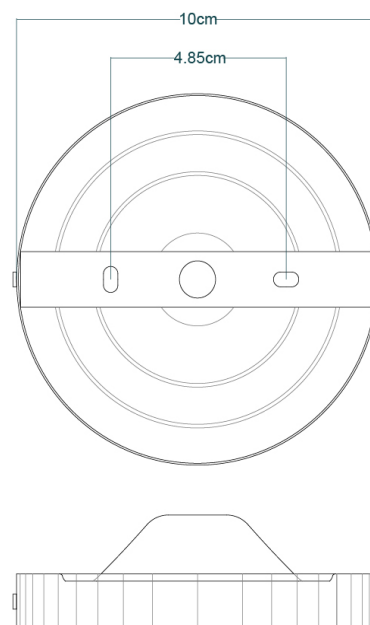

MATERIAL	Brass | Glass
HEIGHT	32cm | 12.6"
WIDTH | DIAMETER	25cm | 9.84"
LENGTH | PROJECTION	n/a
WEIGHT	1.18KG | 2.6lbs
LAMPHOLDER	E27 x 1
MAX WATTAGE	60W x 1
VOLTAGE	220/240v
IP RATING	20
CLASS PROTECTION	I
SHADE	GL044D
FLEX | BAR | CHAIN LENGT	n/a
CABLE TYPE	-

Fixing Bracket MLWB02 | Antique Brass