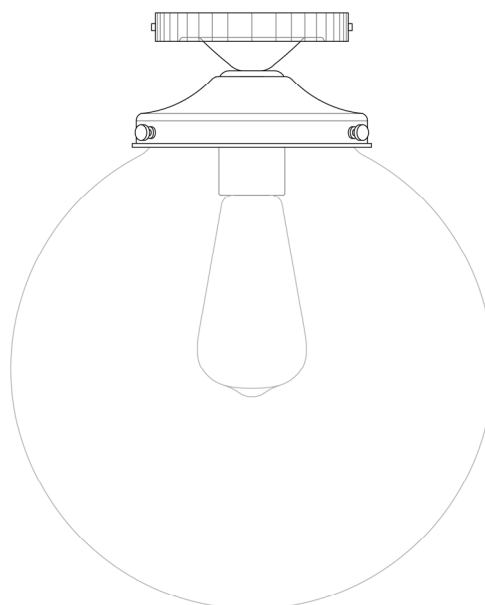

YEREVAN 25CM Ceiling Light

MLCF29POLBRS Polished Brass

MATERIAL	Brass Glass
HEIGHT	32cm 12.6"
WIDTH DIAMETER	25cm 9.84"
LENGTH PROJECTION	n/a
WEIGHT	1.18KG 2.6lbs
LAMPHOLDER	E27 x 1
MAX WATTAGE	60W x 1
VOLTAGE	220/240v
IP RATING	20
CLASS PROTECTION	I
SHADE	GL044D
FLEX BAR CHAIN LENGT	n/a
CABLE TYPE	-

YEREVAN 25CM Ceiling Light

MLCF29POLCHR Polished Chrome

MATERIAL	Brass Glass
HEIGHT	32cm 12.6"
WIDTH DIAMETER	25cm 9.84"
LENGTH PROJECTION	n/a
WEIGHT	1.18KG 2.6lbs
LAMPHOLDER	E27 x 1
MAX WATTAGE	60W x 1
VOLTAGE	220/240v
IP RATING	20
CLASS PROTECTION	I
SHADE	GL044D
FLEX BAR CHAIN LENGT	n/a
CABLE TYPE	-

Fixing Bracket MLWB02 | Polished Chrome

Product Notes:

1) Lamps not included with light fixture. 2) All products are individually hand crafted, therefore may differ slightly within manufacturing tolerances. 3) Please refer to: <http://www.mullanlighting.com/terms> for full list of Terms & Conditions. 4) Cable/Chain can be shortened during installation. 5) Longer Cable/Chain available on request. 6) Additional colour finishes available on request. 7.) Dimensions do not include lamps. 8.) Products wired to UL standards will operate at 110/120v with the appropriate lampholders.

YEREVAN 25CM Ceiling Light

MLCF29SATBRS Satin Brass

MATERIAL	Brass Glass
HEIGHT	32cm 12.6"
WIDTH DIAMETER	25cm 9.84"
LENGTH PROJECTION	n/a
WEIGHT	1.18KG 2.6lbs
LAMPHOLDER	E27 x 1
MAX WATTAGE	60W x 1
VOLTAGE	220/240v
IP RATING	20
CLASS PROTECTION	I
SHADE	GL044D
FLEX BAR CHAIN LENGT	n/a
CABLE TYPE	-