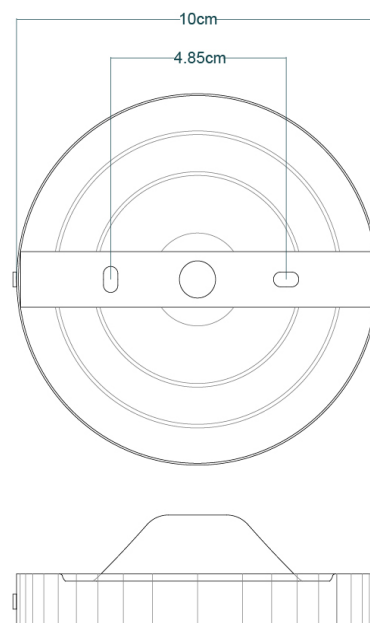

MATERIAL	Brass | Glass
HEIGHT	32cm | 12.6"
WIDTH | DIAMETER	25cm | 9.84"
LENGTH | PROJECTION	n/a
WEIGHT	1.18KG | 2.6lbs
LAMPHOLDER	E27 x 1
MAX WATTAGE	60W x 1
VOLTAGE	220/240v
IP RATING	20
CLASS PROTECTION	I
SHADE	GL044D
FLEX | BAR | CHAIN LENGT	n/a
CABLE TYPE	-

Fixing Bracket MLWB02 | Satin Chrome