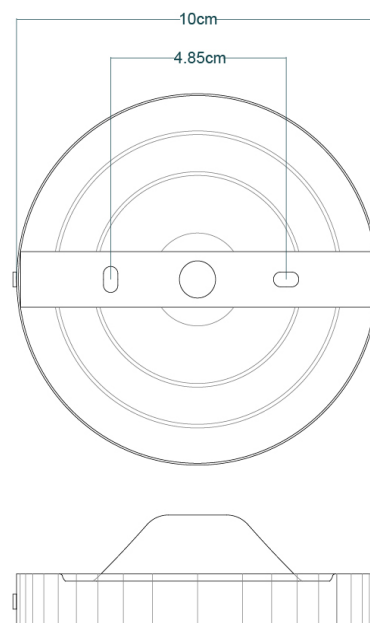

MATERIAL	Brass | Glass
HEIGHT	32cm | 12.6"
WIDTH | DIAMETER	25cm | 9.84"
LENGTH | PROJECTION	n/a
WEIGHT	1.18KG | 2.6lbs
LAMPHOLDER	E27 x 1
MAX WATTAGE	60W x 1
VOLTAGE	220/240v
IP RATING	20
CLASS PROTECTION	I
SHADE	GL044D
FLEX | BAR | CHAIN LENGT	n/a
CABLE TYPE	-

Fixing Bracket MLWB02 | Satin Brass