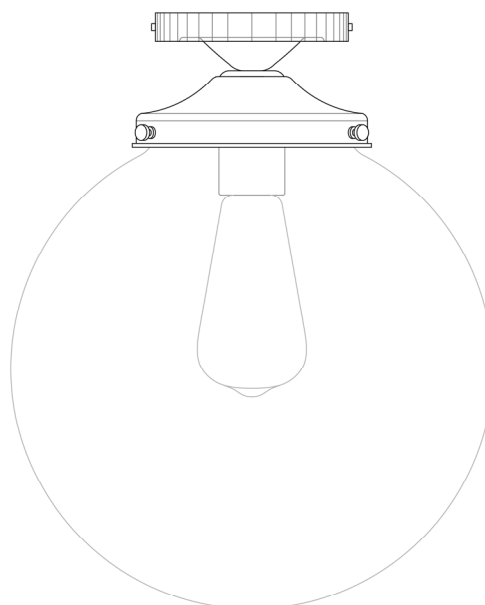

YEREVAN 25CM Ceiling Light

MLCF29POLBRS Polished Brass