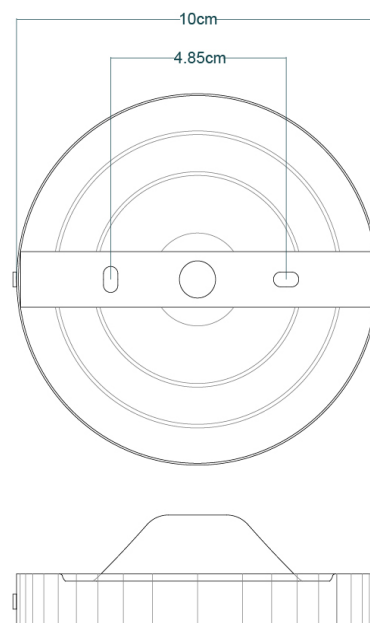

MATERIAL	Brass | Glass
HEIGHT	32cm | 12.6"
WIDTH | DIAMETER	25cm | 9.84"
LENGTH | PROJECTION	n/a
WEIGHT	1.18KG | 2.6lbs
LAMPHOLDER	E27 x 1
MAX WATTAGE	60W x 1
VOLTAGE	220/240v
IP RATING	20
CLASS PROTECTION	I
SHADE	GL044D
FLEX | BAR | CHAIN LENGT	n/a
CABLE TYPE	-

Fixing Bracket MLWB02 | Polished Chrome