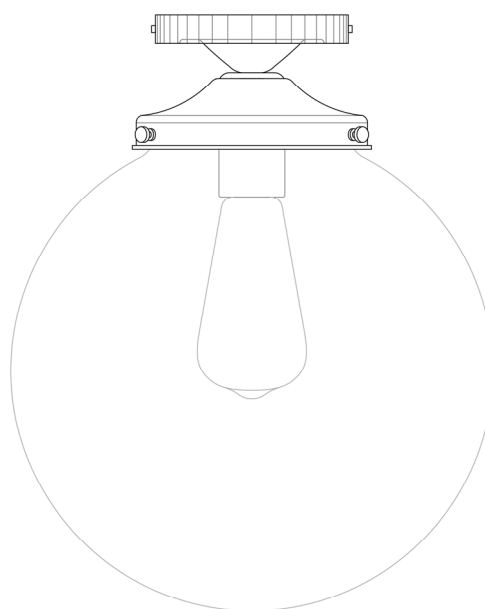

YEREVAN 25CM Ceiling Light

MLCF29POLCHR Polished Chrome

MATERIAL	Brass Glass
HEIGHT	32cm 12.6"
WIDTH DIAMETER	25cm 9.84"
LENGTH PROJECTION	n/a
WEIGHT	1.18KG 2.6lbs
LAMPHOLDER	E27 x 1
MAX WATTAGE	60W x 1
VOLTAGE	220/240v
IP RATING	20
CLASS PROTECTION	I
SHADE	GL044D
FLEX BAR CHAIN LENGT	n/a
CABLE TYPE	-

YEREVAN 25CM Ceiling Light

MLCF29SATBRS Satin Brass

MATERIAL	Brass Glass
HEIGHT	32cm 12.6"
WIDTH DIAMETER	25cm 9.84"
LENGTH PROJECTION	n/a
WEIGHT	1.18KG 2.6lbs
LAMPHOLDER	E27 x 1
MAX WATTAGE	60W x 1
VOLTAGE	220/240v
IP RATING	20
CLASS PROTECTION	I
SHADE	GL044D
FLEX BAR CHAIN LENGT	n/a
CABLE TYPE	-

Fixing Bracket MLWB02 | Satin Brass

Product Notes:

1) Lamps not included with light fixture. 2) All products are individually hand crafted, therefore may differ slightly within manufacturing tolerances. 3) Please refer to: <http://www.mullanlighting.com/terms> for full list of Terms & Conditions. 4) Cable/Chain can be shortened during installation. 5) Longer Cable/Chain available on request. 6) Additional colour finishes available on request. 7.) Dimensions do not include lamps. 8.) Products wired to UL standards will operate at 110/120v with the appropriate lampholders.

YEREVAN 25CM Ceiling Light

MLCF29SATCHR Satin Chrome

MATERIAL	Brass Glass
HEIGHT	32cm 12.6"
WIDTH DIAMETER	25cm 9.84"
LENGTH PROJECTION	n/a
WEIGHT	1.18KG 2.6lbs
LAMPHOLDER	E27 x 1
MAX WATTAGE	60W x 1
VOLTAGE	220/240v
IP RATING	20
CLASS PROTECTION	I
SHADE	GL044D
FLEX BAR CHAIN LENGT	n/a
CABLE TYPE	-