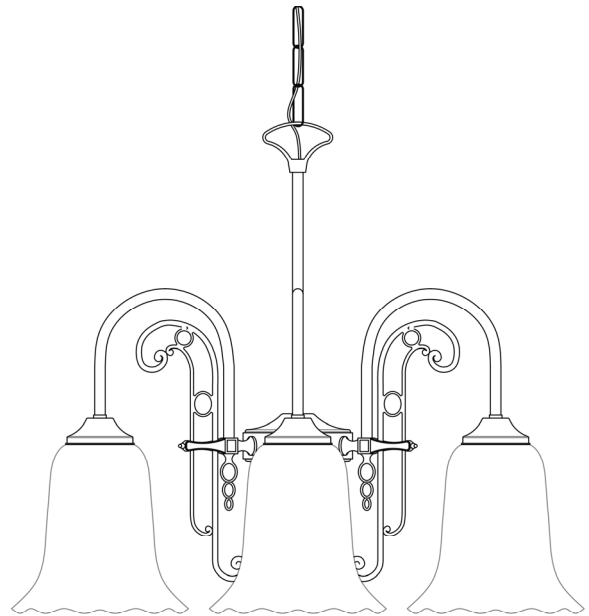

MEDAN Chandelier

MLF240ANTBRS Antique Brass

MATERIAL	Brass Glass
HEIGHT	42cm 16.54"
WIDTH DIAMETER	62cm 24.41"
LENGTH PROJECTION	n/a
WEIGHT	3.76KG 8.29lbs
LAMP HOLDER	E27 or E26 *
MAX WATTAGE	40W x 5
VOLTAGE	220/240v or 110/120v *
IP RATING	20
CLASS PROTECTION	I
SHADE CODE	GL158 x 5
CABLE CHAIN BAR LENGT	100cm 40"
CABLE TYPE	MLCA036 3 Core Round Brown PVC

Fixing Bracket MLROSE12 | Antique Brass

* Fixing bracket may differ for UL wired products.

Product Notes:

1) Bulbs not included. 2) Dimensions do not include bulbs. 3) All products are individually made-to-order and therefore may differ slightly within manufacturing tolerances. 4) Cable / chain can be shortened during installation. Longer cable / chain lengths available on request. 5) Additional colour finishes may be available on request. 6) UL wired products operate at 110/120v with the appropriate lamp holder. 7) Twisted cable is not available for UL wired products. Round cable in black or brown only is supplied instead. 8) Refer to our website for a full list of terms and conditions.

MEDAN Chandelier

MLF240ANTSLV Antique Silver

MATERIAL	Brass Glass
HEIGHT	42cm 16.54"
WIDTH DIAMETER	62cm 24.41"
LENGTH PROJECTION	n/a
WEIGHT	3.76KG 8.29lbs
LAMP HOLDER	E27 or E26 *
MAX WATTAGE	40W x 5
VOLTAGE	220/240v or 110/120v *
IP RATING	20
CLASS PROTECTION	I
SHADE CODE	GL158 x 5
CABLE CHAIN BAR LENGT	100cm 40"
CABLE TYPE	MLCA013 3 Core Round Clear PVC

MEDAN Chandelier

MLF240POLBRS Polished Brass

MATERIAL	Brass Glass
HEIGHT	42cm 16.54"
WIDTH DIAMETER	62cm 24.41"
LENGTH PROJECTION	n/a
WEIGHT	3.76KG 8.29lbs
LAMP HOLDER	E27 or E26 *
MAX WATTAGE	40W x 5
VOLTAGE	220/240v or 110/120v *
IP RATING	20
CLASS PROTECTION	I
SHADE CODE	GL158 x 5
CABLE CHAIN BAR LENGT	100cm 40"
CABLE TYPE	MLCA012 3 Core Round Gold PVC