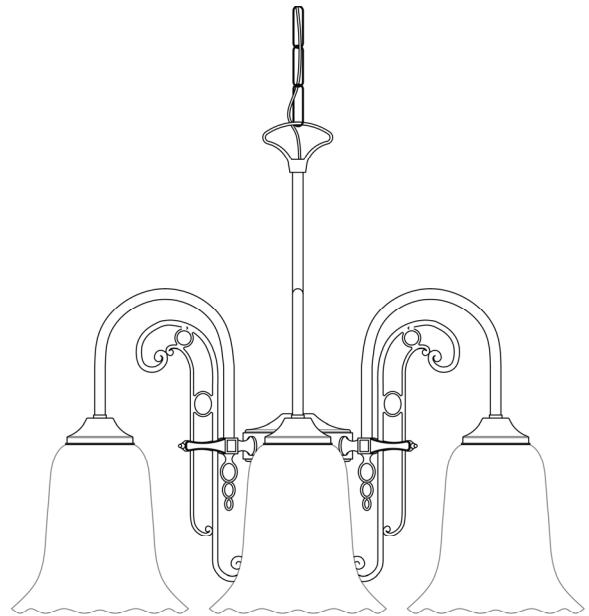

MEDAN Chandelier

MLF240ANTBRS Antique Brass

MATERIAL	Brass Glass
HEIGHT	42cm 16.54"
WIDTH DIAMETER	62cm 24.41"
LENGTH PROJECTION	n/a
WEIGHT	3.76KG 8.29lbs
LAMP HOLDER	E27 or E26 *
MAX WATTAGE	40W x 5
VOLTAGE	220/240v or 110/120v *
IP RATING	20
CLASS PROTECTION	I
SHADE CODE	GL158 x 5
CABLE CHAIN BAR LENGT	100cm 40"
CABLE TYPE	MLCA036 3 Core Round Brown PVC

MEDAN Chandelier

MLF240ANTSLV Antique Silver

MATERIAL	Brass Glass
HEIGHT	42cm 16.54"
WIDTH DIAMETER	62cm 24.41"
LENGTH PROJECTION	n/a
WEIGHT	3.76KG 8.29lbs
LAMP HOLDER	E27 or E26 *
MAX WATTAGE	40W x 5
VOLTAGE	220/240v or 110/120v *
IP RATING	20
CLASS PROTECTION	I
SHADE CODE	GL158 x 5
CABLE CHAIN BAR LENGT	100cm 40"
CABLE TYPE	MLCA013 3 Core Round Clear PVC

Fixing Bracket MLROSE12 | Antique Silver

* Fixing bracket may differ for UL wired products.

Product Notes:

1) Bulbs not included. 2) Dimensions do not include bulbs. 3) All products are individually made-to-order and therefore may differ slightly within manufacturing tolerances. 4) Cable / chain can be shortened during installation. Longer cable / chain lengths available on request. 5) Additional colour finishes may be available on request. 6) UL wired products operate at 110/120v with the appropriate lamp holder. 7) Twisted cable is not available for UL wired products. Round cable in black or brown only is supplied instead. 8) Refer to our website for a full list of terms and conditions.

MEDAN Chandelier

MLF240POLBRS Polished Brass

MATERIAL	Brass Glass
HEIGHT	42cm 16.54"
WIDTH DIAMETER	62cm 24.41"
LENGTH PROJECTION	n/a
WEIGHT	3.76KG 8.29lbs
LAMP HOLDER	E27 or E26 *
MAX WATTAGE	40W x 5
VOLTAGE	220/240v or 110/120v *
IP RATING	20
CLASS PROTECTION	I
SHADE CODE	GL158 x 5
CABLE CHAIN BAR LENGT	100cm 40"
CABLE TYPE	MLCA012 3 Core Round Gold PVC