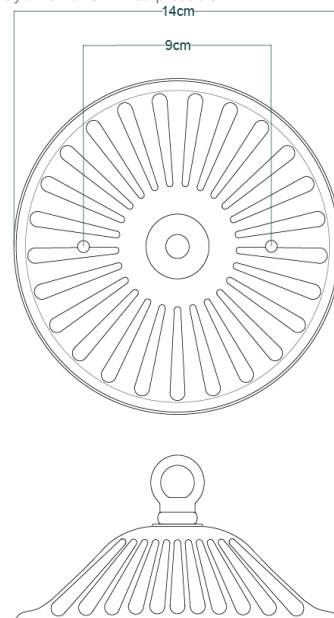

Fixing Bracket MLROSE12 | Polished Brass

* Fixing bracket may differ for UL wired products.

Product Notes:

1) Bulbs not included. 2) Dimensions do not include bulbs. 3) All products are individually made-to-order and therefore may differ slightly within manufacturing tolerances. 4) Cable / chain can be shortened during installation. Longer cable / chain lengths available on request. 5) Additional colour finishes may be available on request. 6) UL wired products operate at 110/120v with the appropriate lamp holder. 7) Twisted cable is not available for UL wired products. Round cable in black or brown only is supplied instead. 8) Refer to our website for a full list of terms and conditions.