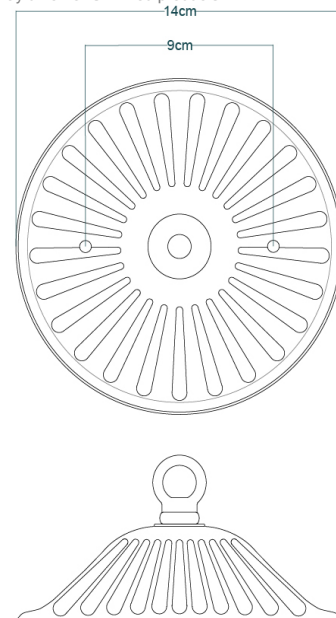

MEDAN Chandelier

MLF240ANTBRS Antique Brass

MATERIAL	Brass Glass
HEIGHT	42cm 16.54"
WIDTH DIAMETER	62cm 24.41"
LENGTH PROJECTION	n/a
WEIGHT	3.76KG 8.29lbs
LAMP HOLDER	E27 or E26 *
MAX WATTAGE	40W x 5
VOLTAGE	220/240v or 110/120v *
IP RATING	20
CLASS PROTECTION	I
SHADE CODE	GL158 x 5
CABLE CHAIN BAR LENGT	100cm 40"
CABLE TYPE	MLCA036 3 Core Round Brown PVC

Fixing Bracket MLROSE12 | Antique Brass

* Fixing bracket may differ for UL wired products.

Product Notes:

1) Bulbs not included. 2) Dimensions do not include bulbs. 3) All products are individually made-to-order and therefore may differ slightly within manufacturing tolerances. 4) Cable / chain can be shortened during installation. Longer cable / chain lengths available on request. 5) Additional colour finishes may be available on request. 6) UL wired products operate at 110/120v with the appropriate lamp holder. 7) Twisted cable is not available for UL wired products. Round cable in black or brown only is supplied instead. 8) Refer to our website for a full list of terms and conditions.

MEDAN Chandelier

MLF240ANTSLV Antique Silver

MATERIAL	Brass Glass
HEIGHT	42cm 16.54"
WIDTH DIAMETER	62cm 24.41"
LENGTH PROJECTION	n/a
WEIGHT	3.76KG 8.29lbs
LAMP HOLDER	E27 or E26 *
MAX WATTAGE	40W x 5
VOLTAGE	220/240v or 110/120v *
IP RATING	20
CLASS PROTECTION	I
SHADE CODE	GL158 x 5
CABLE CHAIN BAR LENGT	100cm 40"
CABLE TYPE	MLCA013 3 Core Round Clear PVC

MEDAN Chandelier

MLF240POLBRS Polished Brass

MATERIAL	Brass Glass
HEIGHT	42cm 16.54"
WIDTH DIAMETER	62cm 24.41"
LENGTH PROJECTION	n/a
WEIGHT	3.76KG 8.29lbs
LAMP HOLDER	E27 or E26 *
MAX WATTAGE	40W x 5
VOLTAGE	220/240v or 110/120v *
IP RATING	20
CLASS PROTECTION	I
SHADE CODE	GL158 x 5
CABLE CHAIN BAR LENGT	100cm 40"
CABLE TYPE	MLCA012 3 Core Round Gold PVC