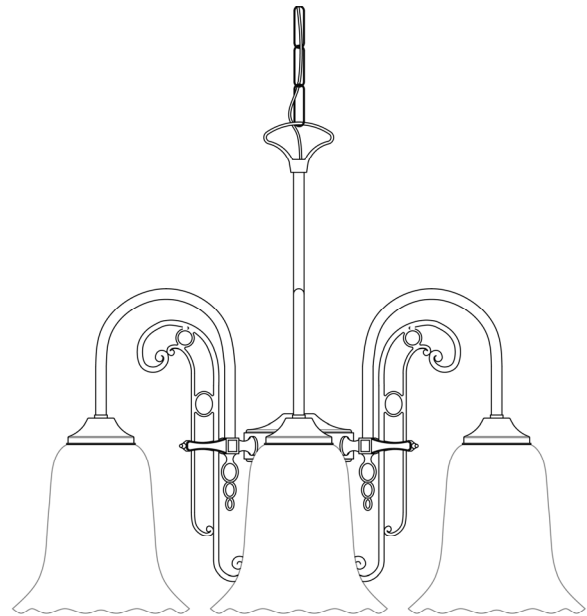

MEDAN Chandelier

MLF240ANTBRS Antique Brass

MATERIAL	Brass Glass
HEIGHT	42cm 16.54"
WIDTH DIAMETER	62cm 24.41"
LENGTH PROJECTION	n/a
WEIGHT	3.76KG 8.29lbs
LAMP HOLDER	E27 or E26 *
MAX WATTAGE	40W x 5
VOLTAGE	220/240v or 110/120v *
IP RATING	20
CLASS PROTECTION	I
SHADE CODE	GL158 x 5
CABLE CHAIN BAR LENGT	100cm 40"
CABLE TYPE	MLCA036 3 Core Round Brown PVC

Fixing Bracket MLROSE12 | Antique Brass

* Fixing bracket may differ for UL wired products.

Product Notes:

1) Bulbs not included. 2) Dimensions do not include bulbs. 3) All products are individually made-to-order and therefore may differ slightly within manufacturing tolerances. 4) Cable / chain can be shortened during installation. Longer cable / chain lengths available on request. 5) Additional colour finishes may be available on request. 6) UL wired products operate at 110/120v with the appropriate lamp holder. 7) Twisted cable is not available for UL wired products. Round cable in black or brown only is supplied instead. 8) Refer to our website for a full list of terms and conditions.

MEDAN Chandelier

MLF240ANTSLV Antique Silver

MATERIAL	Brass Glass
HEIGHT	42cm 16.54"
WIDTH DIAMETER	62cm 24.41"
LENGTH PROJECTION	n/a
WEIGHT	3.76KG 8.29lbs
LAMP HOLDER	E27 or E26 *
MAX WATTAGE	40W x 5
VOLTAGE	220/240v or 110/120v *
IP RATING	20
CLASS PROTECTION	I
SHADE CODE	GL158 x 5
CABLE CHAIN BAR LENGT	100cm 40"
CABLE TYPE	MLCA013 3 Core Round Clear PVC

MEDAN Chandelier

MLF240POLBRS Polished Brass

MATERIAL	Brass Glass
HEIGHT	42cm 16.54"
WIDTH DIAMETER	62cm 24.41"
LENGTH PROJECTION	n/a
WEIGHT	3.76KG 8.29lbs
LAMP HOLDER	E27 or E26 *
MAX WATTAGE	40W x 5
VOLTAGE	220/240v or 110/120v *
IP RATING	20
CLASS PROTECTION	I
SHADE CODE	GL158 x 5
CABLE CHAIN BAR LENGT	100cm 40"
CABLE TYPE	MLCA012 3 Core Round Gold PVC